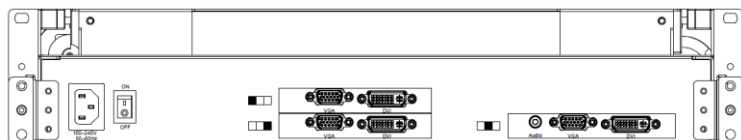

Input Signals:

DVI-D	Triple DVI-D 24Pin Connector (Female)
VGA	Triple D-SUB 15Pin Connector (Female)
Audio	1 x 3.5" Jack
Power Input	Standard IEC Inlet
Touch-USB (option)	Triple USB A Type connector
Touch-RS232 (option)	Triple D-SUB 9P connector (Female)

Power Specifications :

AC Power Input	Standard IEC Type Power Cord with Internal Power adapter, 100-240V AC Input
Wide Range DC Power Input (option)	Screw Type Terminal Block with internal wide Range DC 9-36V power module

User Controls Interface:

Power ON / OFF via Front Button
Power Mode Status LED indicator
OSD (On Screen Display) Buttons

Mechanical and Environment:

Height	2U Foldable
Rack Depth	550 to 950mm (cabinet front rail to rear rail)
Mounting	Rack Mount with tilt adjustment
Construction	Metal Housing
Operating Temperature	0 - 50 deg. C
Operating Humidity	5% - 95% (non -condensing)
Anti-Vibration	5 - 500 Hz / 1 Grms PTP
Anti-Shock	15G / Peak (11 ms)
Physical Dimension (WxHxD)	443 x 88 x 580 (mm)
Packing Dimension (WxHxD)	740 x 620 x 250 (mm)
Net Weight / Gross Weight	17.5 / 23.5 (KGs)
Certification and Approvals	CE / FCC / RoHS