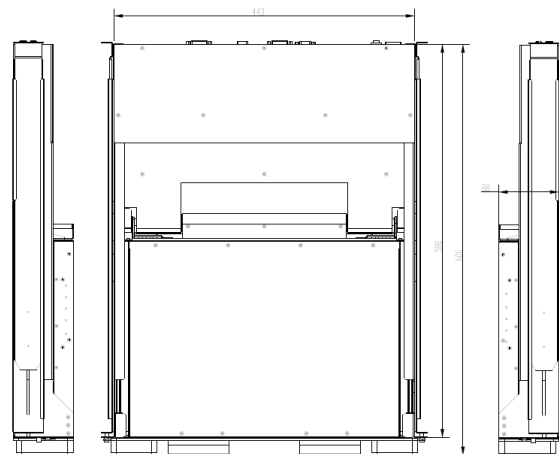

SAIS - Sacasa Industries & Systèmes
8 rue André Marie Ampère
28500 Vernouillet - France
09 70 440 600 - (+ 33) 970 440 600
<https://clavier-ecran-rackable.fr>
contact@sacasa.info