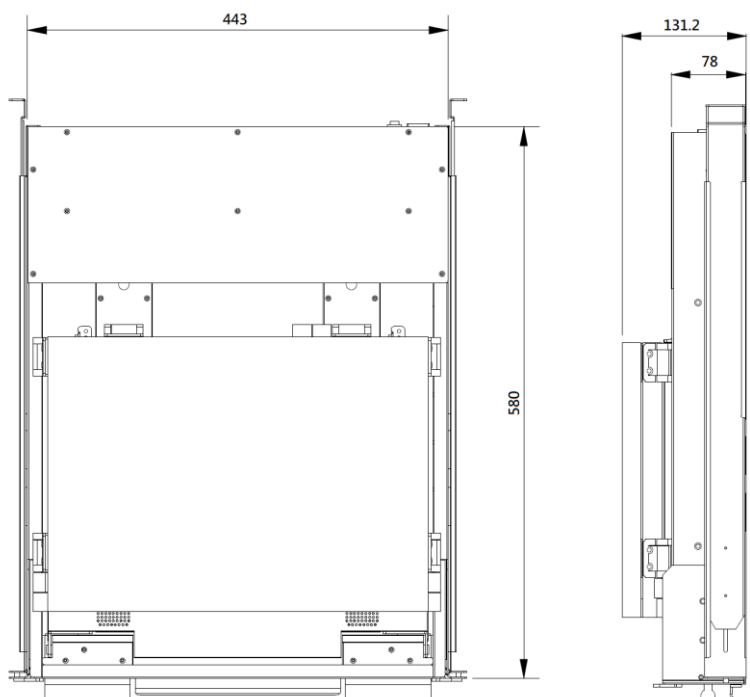

Rack Mount Quad LCD Display Drawer

Model # RMD-17W-Q4

Features

- 3U foldable quad 17.3 inch widescreen LCD display Drawer
- Quad HDMI Port
- 1920 x 1080 high resolution
- Support FHD with 1080p resolution.
- Build in 2x 2 watts speakers
- Independent front osd control buttons to optimized display
- Hidden & Independent retractable tray for ultra convenience

Option

- Composite video input
- VGA, DVI, or Display port input
- 3G / HD / SD-SDI broadcast grade input
- DC 9~36 V power input
- AR Hardness glass
- Touch screen

LCD Characteristics :

Screen Size	Quad 17.3"
Backlight Type	LED
Resolution	1920*1080
Contrast Ratio	700:1
Brightness (cd/m2)	300
View Angles (H/V)	178/178
Pixel Size (HxV) mm	0.1989x0.1989
Max. Color	262K

Input Signals:

HDMI	Quad HDMI (Female)
Power Input	Standard IEC Inlet
Touch-USB (option)	Triple USB A Type connector
Touch-RS232 (option)	Triple D-SUB 9P connector (Female)

Power Specifications :

AC Power Input	Standard IEC Type Power Cord with Internal Power adapter, 100-240V AC Input
Wide Range DC Power Input (option)	Screw Type Terminal Block with internal wide Range DC 9-36V power module

User Controls Interface:

Power ON / OFF via Front Button
Power Mode Status LED indicator
OSD (On Screen Display) Buttons

Mechanical and Environment:

Height	3U Foldable
Rack Depth	600 to 900mm (cabinet front rail to rear rail)
Construction	Metal Housing
Operating Temperature	0 - 50 deg. C
Operating Humidity	5% - 95% (non -condensing)
Anti-Vibration	5 - 500 Hz / 1 Grms PTP
Anti-Shock	15G / Peak (11 ms)
Physical Dimension (WxHxD)	443 x 131 x 580 (mm)
Packing Dimension (WxHxD)	840 x 340 x 700(mm)
Net Weight / Gross Weight	28 / 37 (KGs)
Certification and Approvals	CE / FCC / RoHs