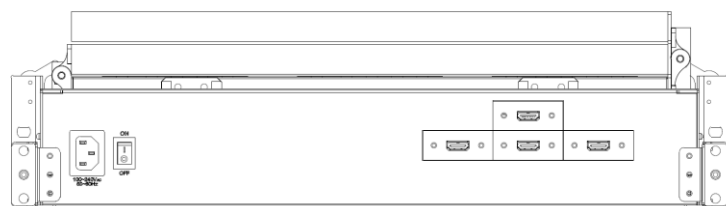

Option

- Composite video input
- VGA, DVI, or Display port input
- 3G / HD / SD-SDI broadcast grade input
- DC 9~36 V power input
- AR Hardness glass
- Touch screen

LCD Characteristics :

Screen Size	Quad 17.3"
Backlight Type	LED
Resolution	1920*1080
Contrast Ratio	700:1
Brightness (cd/m2)	300
View Angles (H/V)	178/178
Pixel Size (HxV) mm	0.1989x0.1989
Max. Color	262K

Input Signals:

HDMI	Quad HDMI (Female)
Power Input	Standard IEC Inlet
Touch-USB (option)	Triple USB A Type connector
Touch-RS232 (option)	Triple D-SUB 9P connector (Female)

Power Specifications :

AC Power Input	Standard IEC Type Power Cord with Internal Power adapter, 100-240V AC Input
Wide Range DC Power Input (option)	Screw Type Terminal Block with internal wide Range DC 9-36V power module

User Controls Interface:

Power ON / OFF via Front Button
Power Mode Status LED indicator
OSD (On Screen Display) Buttons

Mechanical and Environment:

Height	3U Foldable
Rack Depth	600 to 900mm (cabinet front rail to rear rail)
Construction	Metal Housing
Operating Temperature	0 - 50 deg. C
Operating Humidity	5% - 95% (non -condensing)
Anti-Vibration	5 - 500 Hz / 1 Grms PTP
Anti-Shock	15G / Peak (11 ms)
Physical Dimension (WxHxD)	443 x 131 x 580 (mm)
Packing Dimension (WxHxD)	840 x 340 x 700(mm)
Net Weight / Gross Weight	28 / 37 (KGs)
Certification and Approvals	CE / FCC / RoHs