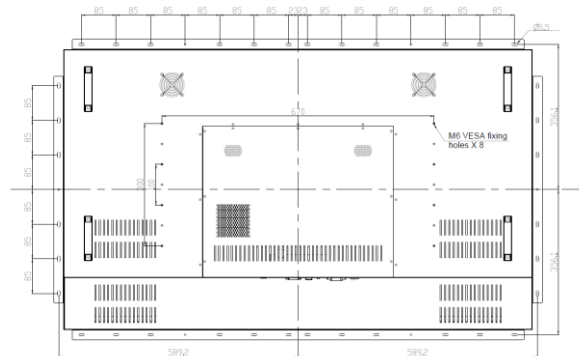

User Controls Interface:

Power ON / OFF Button
Power Mode Status LED indicator
OSD (On Screen Display) Buttons

SAIS - Sacasa Industries & Systèmes
8 rue André Marie Ampère
28500 Vernouillet - France
09 70 440 600 - (+ 33) 970 440 600
<https://clavier-ecran-rackable.fr>
contact@sacasa.info