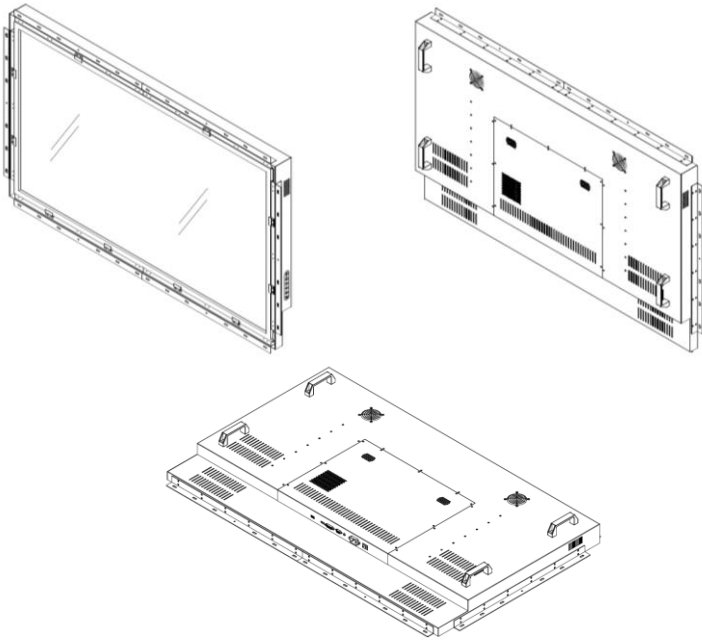

Open Frame Monitor

Model # IPMBX-49W

Features

- 48.5 inch wide screen 1920 x 1080 Ultra high resolution
- Support FHD with 1080p resolution
- DVI-D, VGA, HDMI input
- Rugged construction and modularized design
- Side osd control buttons to optimized display
- Build in 2x 5watts stereo speakers

Option

- Composite video input
- BNC Loop-in-out
- Display port input
- 3G / HD / SD-SDI broadcast grade input
- Wide range DC power input
- AR Hardness glass
- Touch screen

LCD Characteristics :

Screen Size	48.5 inch
Backlight Type	LED
Resolution	1920x1080
Contrast Ratio	1200:1
Brightness (cd/m2)	380
View Angles (H/V)	178/178
Pixel Size (HxV) mm	0.18642x0.55926
Max. Color	16.7M
MTBF (Hrs.)	15,000

Power Specifications :

AC Power Input	Internal power board , 100-240V AC Input
Wide Range DC Power Input (option)	Screw Type Terminal Block with internal wide Range DC power supply

Mechanical and Environment:

Input Signals:

DVI-D	DVI-D 24Pin Connector (Female)
VGA	D-SUB 15Pin Connector (Female)
Audio	3.5" Jack
HDMI	HDMI 2.0
Power Input	AC inlet, 100-240VAC
Touch-USB (option)	USB A Type connector
Touch-RS232 (option)	D-SUB 9P connector (Female)