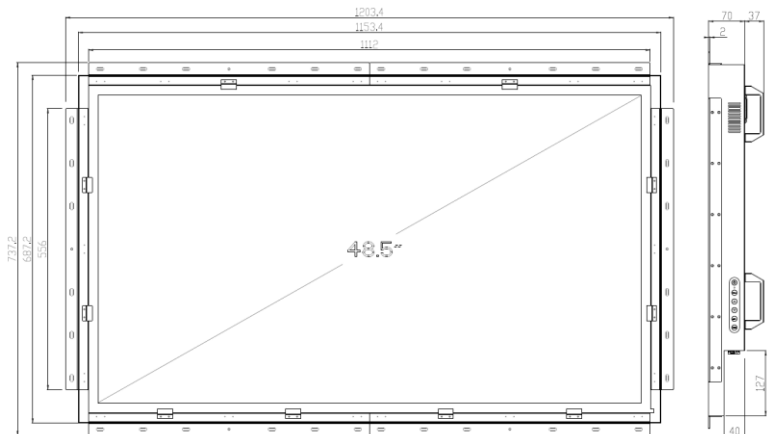

User Controls Interface:

Power ON / OFF Button
Power Mode Status LED indicator
OSD (On Screen Display) Buttons

SAIS - Sacasa Industries & Systèmes
8 rue André Marie Ampère
28500 Vernouillet - France
09 70 440 600 - (+ 33) 970 440 600
<https://clavier-ecran-rackable.fr>
contact@sacasa.info