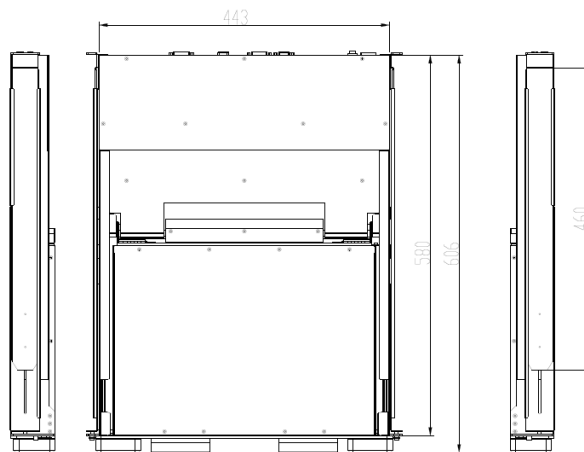

Option

- Composite video input
- HDMI or Display port input
- 3G / HD / SD-SDI broadcast grade input
- DC 9~36 V power input
- AR Hardness glass
- Touch screen

LCD Characteristics :

Screen Size	Dual 17.3"
Backlight Type	LED
Resolution	1920*1080
Contrast Ratio	400:1
Brightness (cd/m2)	300
View Angles (H/V)	140/120
Pixel Size (HxV) mm	0.1989x0.1989
Max. Color	262K
MTBF (Hrs.)	10,000

Rear of RMD-17W-D2

User Controls Interface:

Power ON / OFF via Front Button
Power Mode Status LED indicator
OSD (On Screen Display) Buttons

Mechanical and Environment:

Height	2U Foldable
Rack Depth	550 to 950mm (cabinet front rail to rear rail)
Mounting	Rack Mount with tilt adjustment
Construction	Metal Housing
Operating Temperature	0 - 50 deg. C
Operating Humidity	5% - 95% (non -condensing)
Anti-Vibration	5 - 500 Hz / 1 Grms PTP
Anti-Shock	15G / Peak (11 ms)
Physical Dimension (WxHxD)	443 x 67 x 580 (mm)
Packing Dimension (WxHxD)	740 x 610 x 260 (mm)
Net Weight / Gross Weight	18.5 / 23 (KGs)
Certification and Approvals	CE / FCC / RoHs