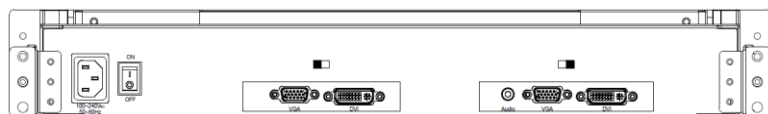

Option

- Composite video input
- HDMI or Display port input
- 3G / HD / SD-SDI broadcast grade input
- DC 9~36 V power input
- AR Hardness glass
- Touch screen

LCD Characteristics :

Screen Size	Dual 17.3"
Backlight Type	LED
Resolution	1920*1080
Contrast Ratio	400:1
Brightness (cd/m2)	300
View Angles (H/V)	140/120
Pixel Size (HxV) mm	0.1989x0.1989
Max. Color	262K
MTBF (Hrs.)	10,000

Input Signals:

DVI-D	Dual DVI-D 24Pin Connector (Female)
VGA	Dual D-SUB 15Pin Connector (Female)
Audio	1x 3.5" Jack
Power Input	Standard IEC Inlet
Touch-USB (option)	Dual USB A Type connector
Touch-RS232 (option)	Dual D-SUB 9P connector (Female)

Power Specifications :

AC Power Input	Standard IEC Type Power Cord with Internal Power adapter, 100-240V AC Input
Wide Range DC Power Input (option)	Screw Type Terminal Block with internal wide Range DC 9-36V power module

Rear of RMD-17W-D2

User Controls Interface:

Power ON / OFF via Front Button
Power Mode Status LED indicator
OSD (On Screen Display) Buttons

Mechanical and Environment:

Height	2U Foldable
Rack Depth	550 to 950mm (cabinet front rail to rear rail)
Mounting	Rack Mount with tilt adjustment
Construction	Metal Housing
Operating Temperature	0 - 50 deg. C
Operating Humidity	5% - 95% (non -condensing)
Anti-Vibration	5 - 500 Hz / 1 Grms PTP
Anti-Shock	15G / Peak (11 ms)
Physical Dimension (WxHxD)	443 x 67 x 580 (mm)
Packing Dimension (WxHxD)	740 x 610 x 260 (mm)
Net Weight / Gross Weight	18.5 / 23 (KGs)
Certification and Approvals	CE / FCC / RoHs