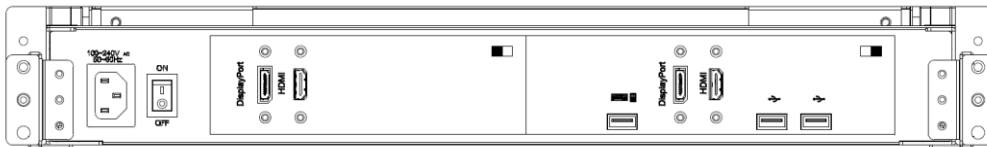

Dual Screen LCD Console Drawers

Optimize rack space. Maximize rack monitoring

Dual Rail version

HDMI, DP, Hub

Features

- 2U Dual 17.3 inch widescreen LCD Console Drawer
- Dual HDMI & Display port
- 4K resolution 3840 x 2160
- Support 1920 x 1080 & 1920 x 1200 resolution
- Dual rail design, capable the LCD screen and keyboard tray Operated independently.
- Front 1xUSB, Rear 2xUSB 2.0 Type A, Sharing USB peripheral Device for computer (ex, flash disk, hard driver, KB/Mouse)
- 104-key keyboard with touch pad mouse.
- USB 2.0 Keyboard & Mouse
- Build in 2x 2 watts speakers

Options

- DC 9~36 V power input
- AR Hardness glass
- Touch screen

Rear of KVMD-1701W-D2-4K

Part No.		KVMD-1701W-D2-4K
No. of ports		1
KVM Connectors		HDMI 2.0, Display port 1.4, USB
LCD	Size	Dual 17.3 inch 4K display
	Backlight	LED
	Resolution	4K resolution 3840 x 2160
	Max.color	16.7M
	Luminance	400 cd/m2
	View Angel (H/V)	178 / 178
	Contrast Ratio	1000 : 1
Port Selection		N/A
USB HUB		Yes , Front x1 & Rear x 2 USB 2.0 Type A for USB Peripheral Device
KB/Mouse Emulation		USB 2.0
Rack Depth (rack cabinet front rails to rear rails)		580mm to 950mm
Power		100-240V AC 50/60Hz via IEC Type power cord
Environment		Operation temp: 0 to 50°C Storage temp: -20 to 60°C Humidity: 10% - 90%, non-condensing Shock: 10G acceleration (11ms duration) Vibration: 17 to 500Hz 1G PTP
Physical Dimensions (W x H x D) / Net Weights (KGs)		443x67x580mm / 21.0
Packing Dimensions (W x H x D) / Gross weights (KGs)		760x620x250mm / 24.0
Accessory		
KVMD-1701W-D2-4K	1.8meter IEC Type Power Cord x1 , 1.8meter HDMI Cable x2 , 1.8meter DP Cable x2 , 1.8meter USB Cable x1	