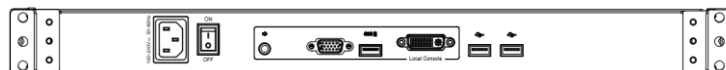

Large Screen LCD Console Drawers

DVI-D-USB & VGA-USB , Audio , Hub

Features

- 1U 21.5 or 23.8 inch widescreen LCD Console Drawer
- DVI & VGA Port
- 1920 x 1080 Ultra high resolution
- Support FHD with 1080p resolution.
- Front 1xUSB, Rear 2xUSB 2.0 Type A, Sharing USB peripheral Device for computer (ex, flash disk, hard driver, KB/Mouse)
- 104-key keyboard with touch pad mouse.
- USB 2.0 Keyboard & Mouse
- Self-locking and auto release rails for ultra convenience.
- Build in 2x 2 watts speakers

Options

- Composite Video input
- HDMI or Display Port input
- 3G / HD / SD –SDI Broadcast grade input
- 48V, 24V or 12V DC Power

(USB Port for device access)

Rear of KVM-2101/2401WPD-M2

Part No.	KVM-2101WPD-M2	KVM-2401WPD-M2	
Direct no. of Computers	1		
KVM Connectors	DVI-D, VGA, USB		
LCD	Size	21.5 inch FULL HD display	23.8 inch FULL HD display
	Backlight	LED	LED
	Resolution	1920*1080 (support resolution up to 1920*1200)	1920*1080 (support resolution up to 1920*1200)
	Max.color	16.7M	16.7M
	Luminance	250 cd/m2	250 cd/m2
	View Angel (H/V)	178 / 178	178 / 178
Contrast Ratio	3000 : 1	1000 : 1	
USB HUB	1x Front , 2x Rear USB 2.0 Type A for peripheral USB devices		
Touch Screen	YES , for option (Driver needed)		
KB/Mouse Emulation	USB 2.0		
Audio	1 x 3.5 mm audio jack		
Rack Depth	600mm to 1100mm		
Power	100-240V AC 50/60Hz via IEC Type power cord		
Environment	Operation temp: 0 to 50°C		
	Storage temp: -20 to 60°C		
	Humidity: 10% - 90%, non-condensing		
	Shock: 10G acceleration (11ms duration) Vibration: 17 to 500Hz 1G PTP		
Physical Dimensions / Net Weights	448x42x775mm / 18.5 KG	448x42x775mm / 19.5 KGs	
Packing Dimensions / Gross weights	730x160x940mm / 24 KG	730x160x940mm / 25 KGs	

Accessories

1.8 meter IEC Type Power Cord , 1.8 meter DVI-D Cable , 1.8 meter VGA Cable , 1.8 meter USB Cable , 1.8 meter Audio Cable (one each)

SAIS - Sacasa Industries & Systèmes

8 rue André Marie Ampère