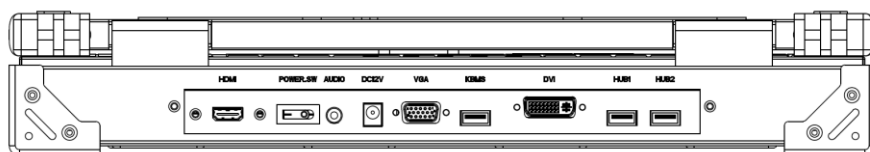

High Brightness 15.6" Rugged Portable Display

Features

- Rugged aluminum construction with rubber corner bumpers
- Portable, Folding, Light weight for easy handheld
- 15.6" widescreen LCD panel
- 1920 x 1080 support FHD with 1080p resolution
- high brightness panel - 1000 nits
- HDMI + VGA + DVI video input
- Rear 2xUSB 2.0 Type A, Sharing USB peripheral device for computer (ex, flash disk, hard driver, KB/Mouse)
- 88-key keyboard with touch pad mouse
- USB 2.0 Keyboard & Mouse

Options

- Display Port input
- 3G / HD / SD –SDI Broadcast grade input
- Touchscreen

Rear of PLT1560

Part No.		PLT1560
LCD	Size	15.6"
	Backlight	LED
	Resolution	1920*1080 Full HD (support resolution up to 1920x1200)
	Max.color	262K
	Luminance	1000cd/m2
	View Angel (H/V)	140 / 120
	Contrast Ratio	650 : 1
Video Input		HDMI, DVI-D, VGA
USB HUB		2x Rear USB 2.0 Type A for Peripheral USB Device
Touch Screen		Yes, for option (Driver needed)
KB/Mouse Emulation		USB
Power		100-240V AC 50/60Hz External Power Adapter
Environment		Operation temp: 0 to 50°C Storage temp: -20 to 60°C Humidity: 10% - 90%, non-condensing Shock: 10G acceleration (11ms duration) Vibration: 17 to 500Hz 1G PTP
Physical Dimensions / Net Weights		390 mm (W) x 305 mm (D) x 70 mm (H) / 4KG
Packing Dimensions / Gross weights		580 mm (W) x 470 mm (D) x 58 mm (H) / 8KG