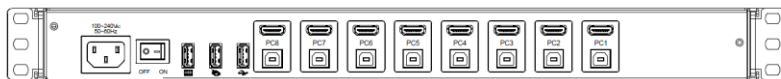

# HDMI LCD Console Drawers

Screen Rotate Version

Optimize rack space. Maximize rack monitoring

↑(USB Port for device access)

## Features

- Facilitated by screen rotate function
- Support USB-HDMI interface
- 8 ports HDMI 2.0 input
- Front 1x USB, Rear 1x USB 2.0 Type A, Sharing USB peripheral Device for computer (ex, flash disk, hard driver, KB/Mouse)
- Additional two USB console port to add local KB/Mouse
- Build in 2x 2 watts stereo speakers
- Durable 104-key keyboard and touch pad
- Quick and simple installation
- Self-locking and auto release rails for ultra-convenience
- Port selection via push buttons or hotkey.

Rear of KVM-2408WHD-M5-(4K)

Part No.	KVM-2408WHD-M5	KVM-2408WHD-M5-4K	
Direct no. of Computers		8	
Maximum no. of Computers		8	
LCD	Size	23.8 inch FULL HD display	23.8 inch 4K display
	Backlight	LED	LED
	Resolution	1920*1080 ( support resolution up to 1920*1200 )	4K resolution 3840 x 2160
	Max.color	16.7M	1.07 Billion colors
	Luminance	250 cd/m2	300 cd/m2
	View Angel (H/V)	178 / 178	178 / 178
	Contrast Ratio	3000 : 1	1000 : 1
Port Selection	Push Button, Hotkey		
USB Local console	Yes , USB x2 for KB/ Mouse		
USB HUB	1x Front , 1xRear USB 2.0 Type A for Peripheral USB Device		
KB/Mouse Emulation	USB		
Rack Depth	600mm to 1200mm ( rack cabinet front rails to rear rails )		
Power	100-240V AC 50/60Hz via IEC Type power cord		
Environment	Operation temp: 0 to 50°C Storage temp: -20 to 60°C Humidity: 10% - 90%, non-condensing Shock: 10G acceleration ( 11ms duration) Vibration: 17 to 500Hz 1G PTP		
Physical Dimensions / Net Weights	448x44x790mm (WxHxD) / 19.5KG		
Packing Dimensions / Gross weights	580x190x840mm / 23 KG		
<b>Accessory</b>			
1.8meter IEC Type Power Cord			
<b>Option Relate Item</b>			
CH-018	1.8meter HDMI Cable	CU-018	1.8meter USB Cable