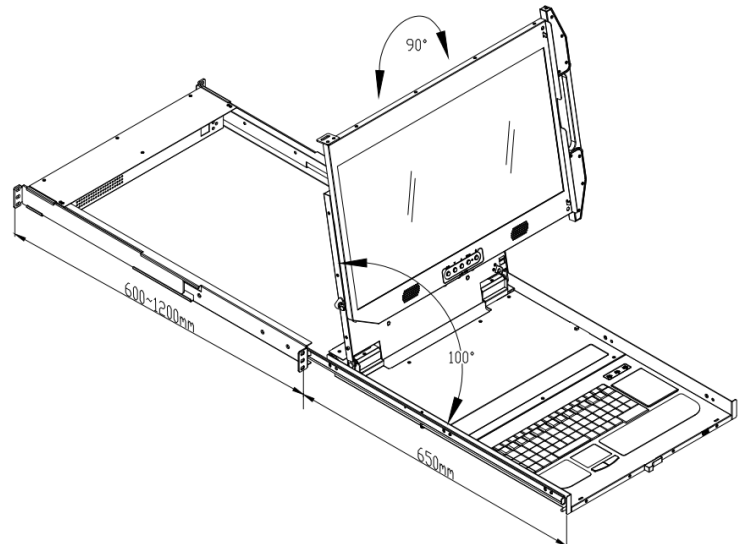

## Features

- Facilitated by screen rotate function
- Support USB-HDMI interface
- 8 ports HDMI 2.0 input
- Front 1x USB, Rear 1x USB 2.0 Type A, Sharing USB peripheral Device for computer (ex, flash disk, hard driver, KB/Mouse)
- Additional two USB console port to add local KB/Mouse
- Build in 2x 2 watts stereo speakers
- Durable 104-key keyboard and touch pad
- Quick and simple installation
- Self-locking and auto release rails for ultra-convenience
- Port selection via push buttons or hotkey.

# HDMI LCD Console Drawers

Screen Rotate Version

Optimize rack space. Maximize rack monitoring

Lift the display

Display rotates to the right

Operating position

Rear of KVM-2408WHD-M5-(4K)

**SAIS - Sacasa Industries & Systèmes**  
8 rue André Marie Ampère  
28500 Vernouillet - France  
09 70 440 600 - (+ 33) 970 440 600  
<https://clavier-ecran-rackable.fr>  
[contact@sacasa.info](mailto:contact@sacasa.info)