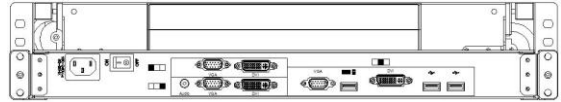

# Triple Screen LCD Console Drawers

Optimize rack space. Maximize rack monitoring

DVI-D-USB & VGA-USB, Audio, Hub

## Features

- 2U 17.3 inch widescreen Triple LCD Console Drawer
- Triple DVI & VGA Port
- 1920 x 1080 Ultra high resolution
- Support FHD with 1080p resolution.
- Front 1xUSB, Rear 2xUSB 2.0 Type A, Sharing USB peripheral Device for computer (ex, flash disk, hard driver, KB/Mouse)
- 104-key keyboard with touch pad mouse.
- USB 2.0 Keyboard & Mouse
- Self-locking and auto release rails for ultra convenience.
- Build in 2x 2 watts speakers

## Options

- Composite Video input
- HDMI or Display Port input
- 3G / HD / SD –SDI Broadcast grade input
- 48V, 24V or 12V DC Power

Rear of KVM-1701W-T3

Part No.		KVM-1701W-T3
No. of ports		1
KVM Connectors		3 x DVI-D & 3x VGA / 1 x USB for KB & Mouse
LCD	Size	Triple 17.3 inch FULL HD display
	Backlight	LED
	Resolution	1920*1080 ( support resolution up to 1920*1200 )
	Max.color	262K
	Luminance	300 cd/m2
	View Angel (H/V)	140 / 120
	Contrast Ratio	650 : 1
Port Selection		N/A
USB HUB		Yes , Front x1 & Rear x 2 USB 2.0 Type A for USB Peripheral Device
Audio		1 x 3.5mm Audio jack
KB/Mouse Emulation		USB 2.0
Rack Depth ( rack cabinet front rails to rear rails )		600mm to 1100mm
Power		100-240V AC 50/60Hz via IEC Type power cord
Environment		Operation temp: 0 to 50°C Storage temp: -20 to 60°C Humidity: 10% - 90%, non-condensing Shock: 10G acceleration ( 11ms duration) Vibration: 17 to 500Hz 1G PTP
Physical Dimensions ( W x H x D ) / Net Weights ( KGs )		443x84x 580mm / 18.5
Packing Dimensions ( W x H x D ) / Gross weights ( KGs )		735x235x590mm / 22.0
<b>Accessory</b>		
KVM-1701W-T3		1.8meter IEC Type Power Cord x1 , 1.8meter DVI Cable x3 , 1.8meter VGA Cable x3 , 1.8meter USB Cable x1 ,1.8meter Audio Cable x1