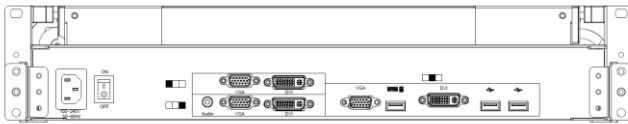

## Features

- 2U Triple 17.3 inch widescreen LCD Console Drawer
- Triple DVI & VGA Port
- 1920 x 1080 Ultra high resolution
- Support FHD with 1080p resolution.
- Dual rail design, capable the LCD screen and keyboard tray Operated independently.
- Front 1xUSB, Rear 2xUSB 2.0 Type A, Sharing USB peripheral Device for computer (ex, flash disk, hard driver, KB/Mouse)
- 104-key keyboard with touch pad mouse.
- USB 2.0 Keyboard & Mouse
- Build in 2x 2 watts speakers

## Options

- Composite video input
- HDMI or Display port input
- 3G / HD / SD-SDI broadcast grade input
- DC 9~36 V power input
- AR Hardness glass
- Touch screen

Rear of KVMD-1701W-T3

Part No.		KVMD-1701W-T3
No. of ports		1
KVM Connectors		3 x DVI-D & 3x VGA / 1 x USB for KB & Mouse / 1x Audio
LCD	Size	Triple 17.3 inch FULL HD display
	Backlight	LED
	Resolution	1920*1080 ( support resolution up to 1920*1200 )
	Max.color	262K
	Luminance	300 cd/m2
	View Angel (H/V)	140 / 120
	Contrast Ratio	650 : 1
Port Selection		N/A
USB HUB		Yes , Front x1 & Rear x 2 USB 2.0 Type A for USB Peripheral Device
Audio		1 x 3.5mm Audio jack
KB/Mouse Emulation		USB 2.0
Rack Depth ( rack cabinet front rails to rear rails )		580mm to 950mm
Power		100-240V AC 50/60Hz via IEC Type power cord
Environment		Operation temp: 0 to 50°C Storage temp: -20 to 60°C Humidity: 10% - 90%, non-condensing Shock: 10G acceleration ( 11ms duration) Vibration: 17 to 500Hz 1G PTP
Physical Dimensions ( W x H x D ) / Net Weights ( KGs )		443 x 88 x 580mm / 22.0
Packing Dimensions ( W x H x D ) / Gross weights ( KGs )		740 x 610 x 250mm / 25.0
<b>Accessory</b>		
KVMD-1701W-T3	1.8meter IEC Type Power Cord x1 , 1.8meter DVI Cable x3 , 1.8meter VGA Cable x3 , 1.8meter USB Cable x1 ,1.8meter Audio Cable x1	