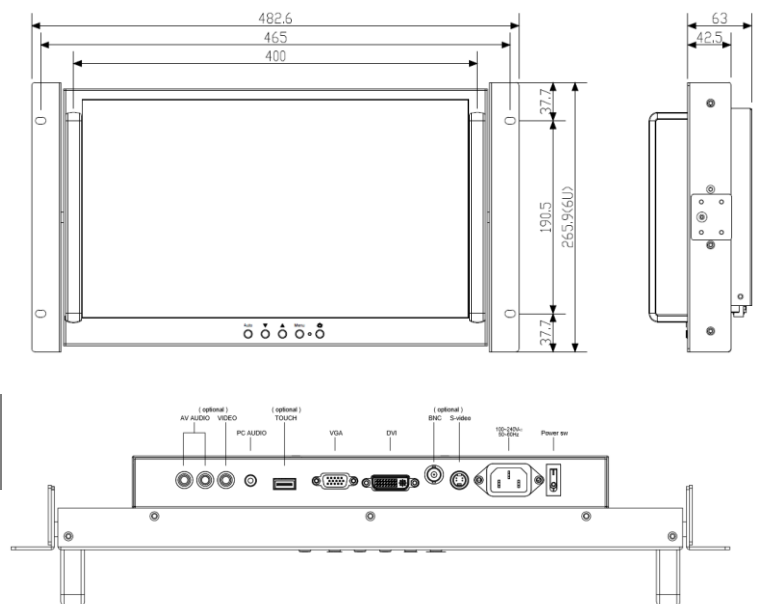

Option

- Composite video input
- HDMI or Display port input
- 3G / HD / SD-SDI broadcast grade input
- DC 9~36 V power input
- AR Hardness glass
- Touch screen

LCD Characteristics :

Screen Size	17.3 inch widescreen
Backlight Type	LED
Resolution	1920x1080
Contrast Ratio	400:1
Brightness (cd/m2)	300
View Angles (H/V)	140/120
Pixel Size (HxV) mm	0.1989x0.1989
Max. Color	262K
MTBF (Hrs.)	10,000

Input Signals:

DVI-D	DVI-D 24Pin Connector (Female)
VGA	D-SUB 15Pin Connector (Female)
Audio	3.5" Jack
Power Input	Standard IEC Inlet
Touch-USB (option)	USB A Type connector
Touch-RS232 (option)	D-SUB 9P connector (Female)

Power Specifications :

AC Power Input	Standard IEC Type Power Cord with Internal Power adapter, 100-240V AC Input
Wide Range DC Power Input (option)	Screw Type Terminal Block with internal wide Range DC 9-36V power module

User Controls Interface:

Power ON / OFF via Front Button
Power Mode Status LED indicator
OSD (On Screen Display) Buttons

Mechanical and Environment:

Height	6U
IP Protect	N/A
Mounting	VESA Mount and Rack Mount
Construction	Metal Housing
Operating Temperature	0 - 50 deg. C
Operating Humidity	5% - 95% (non -condensing)
Anti-Vibration	5 - 500 Hz / 1 Grms PTP
Anti-Shock	15G / Peak (11 ms)
Physical Dimension (WxHxD)	482 x 266 x 63 (mm)
Packing Dimension (WxHxD)	620 x 400 x 210 (mm)
Net Weight / Gross Weight	7 / 9 (KGs)
Certification and Approvals	CE / FCC / RoHS