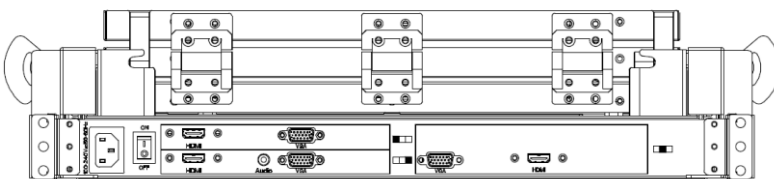

Input Signals:

DVI-D	Triple DVI-D 24Pin Connector (Female)
VGA	Triple D-SUB 15Pin Connector (Female)
Audio	1x 3.5" Jack
Power Input	Standard IEC Inlet
Touch-USB (option)	Triple USB A Type connector
Touch-RS232 (option)	Triple D-SUB 9P connector (Female)

Power Specifications :

AC Power Input	Standard IEC Type Power Cord with Internal Power adapter, 100-240V AC Input
Wide Range DC Power Input (option)	Screw Type Terminal Block with internal wide Range DC 9-36V power module

User Controls Interface:

Power ON / OFF via Front Button
Power Mode Status LED indicator
OSD (On Screen Display) Buttons

Mechanical and Environment:

Height	2.5U Foldable
Rack Depth	30" to 40" (cabinet front rail to rear rail)
Construction	Metal Housing
Operating Temperature	0 - 50 deg. C
Operating Humidity	10% - 90% (non -condensing)
Anti-Vibration	5 - 500 Hz / 1 Grms PTP
Anti-Shock	15G / Peak (11 ms)
Physical Dimension (WxHxD)	443 x 113 x 762 (mm)
Packing Dimension (WxHxD)	730 x 440 x 1050 (mm)
Net Weight / Gross Weight	37/68 (KGs)
Certification and Approvals	CE / FCC / RoHS