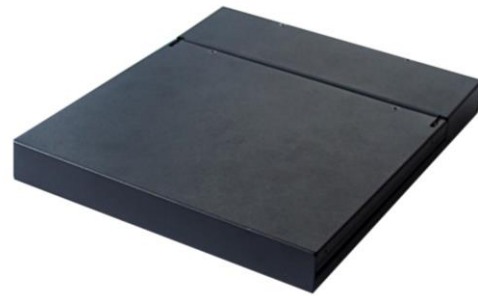

8 inch Portable LCD Console

Optimize rack space. Maximize rack monitoring

Rear of KVM-08P

Features

- Integrated 8" LCD panel, support 1024x768 resolution.
- Support USB interface, VGA-USB
- Rear 2x USB 2.0 Type A, Sharing USB peripheral Device for computer (ex, flash disk, hard driver, KB/Mouse).
- Durable 80-key keyboard and touch pad.
- Portable, Folding, Light weight for easy handheld.
- Hot pluggable, no software or driver required.
- Touch enable as option.

Part No.	KVM-08P	
Direct no. of Computers	1	
Maximum no. of Computers	1	
LCD	Size	8"
	Backlight	LED
	Resolution	1024*768
	Max.color	262K
	Luminance	250cd/m2
	View Angel (H/V)	150 / 150
	Contrast Ratio	700 : 1
Local Console	1x HD DB-15 for VGA , 1x USB Type A for KB / Mouse	
USB HUB	2x Rear USB 2.0 Type A for Peripheral USB Device	
Touch Screen	Yes, for option (Driver needed)	
KB/Mouse Emulation	USB	
Power	100-240V AC 50/60Hz External Power Adapter	
Environment	Operation temp: 0 to 50°C Storage temp: -20 to 60°C Humidity: 10% - 90%, non-condensing Shock: 10G acceleration (11ms duration) Vibration: 17 to 500Hz 1G PTP	
Physical Dimensions / Net Weights	210mm (W) x 245mm (D) x 25.5mm (H) / 1.8KG	
Packing Dimensions / Gross weights	255mm (W) x 365mm (D) x 100mm (H) / 3.0KG	
Accessory		
Power Adapter x 1 , 1.8meter IEC Type Power Cord x1 , 1.8 meter VGA cable x 1 , 1.8meter USB cable x 1		