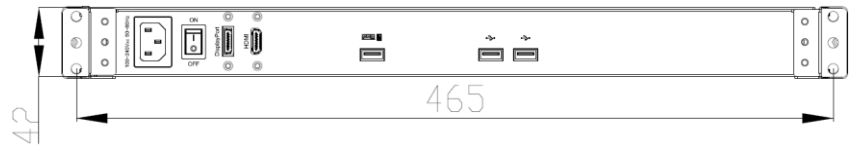

4K Resolution Short Depth LCD Console Drawers

Optimize rack space. Maximize rack monitoring

HDMI, Display Port, Hub

(USB Port for device access)

Features

- 1U 17.3 inch widescreen LCD Console Drawer
- HDMI 2.0 & Display Port 1.4
- 4K resolution 3840 x 2160
- Support 1920 x 1080 & 1920 x 1200 resolution
- Front 1xUSB, Rear 2xUSB 2.0 Type A, Sharing USB peripheral Device for computer (ex, flash disk, hard driver, KB/Mouse)
- 104-key keyboard with touch pad mouse.
- USB 2.0 Keyboard & Mouse
- Self-locking and auto release rails for ultra convenience.
- Build in 2x 2 watts speakers

Options

- 48V, 24V or 12V DC Power

Part No.	KVM-1701SWPD-M2-4K	
Direct no. of Computers	1	
KVM Connectors	HDMI 2.0, Display port 1.4, USB	
LCD	Size	17.3"
	Backlight	LED
	Resolution	4K resolution 3840 x 2160
	Max.color	16.7M
	Luminance	400cd/m2
	View Angel (H/V)	178 / 178
	Contrast Ratio	1000 : 1
USB HUB	1x Front , 2x Rear USB 2.0 Type A for peripheral USB devices	
Touch Screen	YES , for option (Driver needed)	
KB/Mouse Emulation	USB 2.0	
Rack Depth	With Short mounting bracket: 380mm to 620mm (rack cabinet front rails to rear rails) With Long mounting bracket: 560mm to 762mm (rack cabinet front rails to rear rails)	
Power	100-240V AC 50/60Hz via IEC Type power cord	
Environment	Operation temp: 0 to 50°C	
	Storage temp: -20 to 60°C	
	Humidity: 10% - 90%, non-condensing	
	Shock: 10G acceleration (11ms duration) Vibration: 17 to 500Hz 1G PTP	
Physical Dimensions / Net Weights	443x42x406mm (WxHxD) /10.5KG	
Packing Dimensions / Gross weights	740x160x620mm (WxHxD) 15KG	

Accessories

1.8 meter IEC Type Power Cord , 1.8 meter HDMI Cable, 1.8 meter Display Port Cable , 1.8 meter USB Cable (one each)

SAIS - Sacasa Industries & Systèmes

8 rue André Marie Ampère

28500 Vernouillet - France