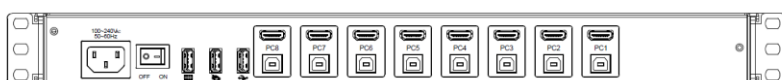

HDMI LCD Console Drawers

Screen Rotate Version

Optimize rack space. Maximize rack monitoring

Features

- Facilitated by screen rotate function
- Support USB-HDMI interface
- 8 ports HDMI 2.0 input
- Front 1x USB, Rear 1x USB 2.0 Type A, Sharing USB peripheral Device for computer (ex, flash disk, hard driver, KB/Mouse)
- Additional two USB console port to add local KB/Mouse
- Build in 2x 2 watts stereo speakers
- Durable 104-key keyboard and touch pad
- Quick and simple installation
- Self-locking and auto release rails for ultra-convenience
- Port selection via push buttons or hotkey.

Rear of KVM-2408WHD-M5-(4K)

Part No.	KVM-2408WHD-M5	KVM-2408WHD-M5-4K	
Direct no. of Computers		8	
Maximum no. of Computers		8	
LCD	Size	23.8 inch FULL HD display	23.8 inch 4K display
	Backlight	LED	LED
	Resolution	1920*1080 (support resolution up to 1920*1200)	4K resolution 3840 x 2160
	Max.color	16.7M	1.07 Billion colors
	Luminance	250 cd/m2	300 cd/m2
	View Angel (H/V)	178 / 178	178 / 178
	Contrast Ratio	3000 : 1	1000 : 1
Port Selection	Push Button, Hotkey		
USB Local console	Yes , USB x2 for KB/ Mouse		
USB HUB	1x Front , 1xRear USB 2.0 Type A for Peripheral USB Device		
KB/Mouse Emulation	USB		
Rack Depth	600mm to 1200mm (rack cabinet front rails to rear rails)		
Power	100-240V AC 50/60Hz via IEC Type power cord		
Environment	Operation temp: 0 to 50°C Storage temp: -20 to 60°C Humidity: 10% - 90%, non-condensing Shock: 10G acceleration (11ms duration) Vibration: 17 to 500Hz 1G PTP		
Physical Dimensions / Net Weights	448x44x790mm (WxHxD) / 19.5KG		
Packing Dimensions / Gross weights	580x190x840mm / 23 KG		
Accessory			
1.8meter IEC Type Power Cord			
Option Relate Item			
CH-018	1.8meter HDMI Cable	CU-018	1.8meter USB Cable