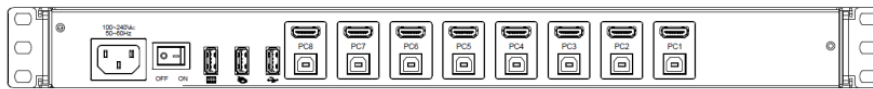

Screen Rotate Version

Optimize rack space. Maximize rack monitoring

Lift the display

Display rotates to the right

Operating position

Rear of KVM-2408WHD-M5-(4K)