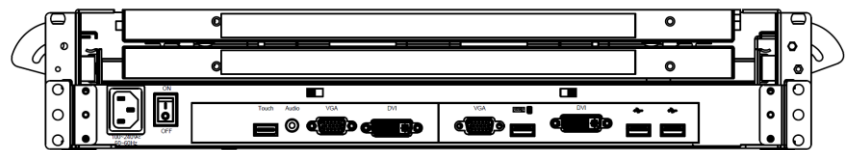

# Dual Screen LCD Console Drawers

Optimize rack space. Maximize rack monitoring

Dual Rail version

DVI-D-USB & VGA-USB, Audio, Hub

## Features

- 2U Dual 23.8-inch widescreen LCD Console Drawer
- Dual DVI & VGA Port
- 1920 x 1080 high resolution
- Support FHD with 1080p resolution.
- Dual rail design, capable the LCD screen and keyboard tray Operated independently.
- Front 1xUSB, Rear 2xUSB 2.0 Type A, Sharing USB peripheral Device for computer (ex, flash disk, hard driver, KB/Mouse)
- 104-key keyboard with touch pad mouse.
- USB 2.0 Keyboard & Mouse
- Build in 2x 2 watts speakers

## Options

- Composite Video input
- HDMI or Display Port input
- 48V, 24V or 12V DC Power
- AR glass
- Touch screen

(USB Port for device access)

Rear of KVMD-2401W-D2

Part No.		KVMD-2401W-D2
No. of ports		1
KVM Connectors		2 x DVI-D & 2x VGA / 1 x USB for KB & Mouse / 1x Audio
LCD	Size	Dual 23.8-inch FULL HD display
	Backlight	LED
	Resolution	1920*1080 (support resolution up to 1920*1200 )
	Max.color	16.7M
	Luminance	350 cd/m2
	View Angel (H/V)	170 / 160
	Contrast Ratio	1000 : 1
Port Selection		N/A
USB HUB		Yes , Front x1 & Rear x 2 USB 2.0 Type A for USB Peripheral Device
Audio		1 x 3.5mm Audio jack
KB/Mouse Emulation		USB 2.0
Rack Depth ( rack cabinet front rails to rear rails )		24"~43" ( rack cabinet front rails to rear rails )
Power		100-240V AC 50/60Hz via IEC Type power cord
Environment		Operation temp: 0 to 50°C Storage temp: -20 to 60°C Humidity: 10% - 90%, non-condensing Shock: 10G acceleration ( 11ms duration) Vibration: 17 to 500Hz 1G PTP
Physical Dimensions ( W x H x D ) / Net Weights ( KGs )		443 x 88 x 762 mm/ 32KG
Packing Dimensions ( W x H x D ) / Gross weights ( KGs )		730 x 410 x 1050 mm/42KG
<b>Accessory</b>		
KVMD-2401W-D2 1.8meter IEC Type Power Cord x1, 1.8meter DVI Cable x2 , 1.8meter VGA Cable x2 , 1.8meter USB Cable x1 ,1.8meter Audio Cable x1		