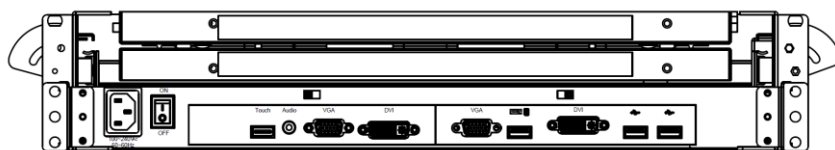

Features

- 2U Dual 23.8-inch widescreen LCD Console Drawer
- Dual DVI & VGA Port
- 1920 x 1080 high resolution
- Support FHD with 1080p resolution.
- Dual rail design, capable the LCD screen and keyboard tray Operated independently.
- Front 1xUSB, Rear 2xUSB 2.0 Type A, Sharing USB peripheral Device for computer (ex, flash disk, hard driver, KB/Mouse)
- 104-key keyboard with touch pad mouse.
- USB 2.0 Keyboard & Mouse
- Build in 2x 2 watts speakers

Options

- Composite Video input
- HDMI or Display Port input
- 48V, 24V or 12V DC Power
- AR glass
- Touch screen

Rear of KVMD-2401W-D2

Part No.		KVMD-2401W-D2
No. of ports		1
KVM Connectors		2 x DVI-D & 2x VGA / 1 x USB for KB & Mouse / 1x Audio
LCD	Size	Dual 23.8-inch FULL HD display
	Backlight	LED
	Resolution	1920*1080 (support resolution up to 1920*1200)
	Max.color	16.7M
	Luminance	350 cd/m2
	View Angel (H/V)	170 / 160
	Contrast Ratio	1000 : 1
Port Selection		N/A
USB HUB		Yes , Front x1 & Rear x 2 USB 2.0 Type A for USB Peripheral Device
Audio		1 x 3.5mm Audio jack
KB/Mouse Emulation		USB 2.0
Rack Depth (rack cabinet front rails to rear rails)		24"~43" (rack cabinet front rails to rear rails)
Power		100-240V AC 50/60Hz via IEC Type power cord
Environment		Operation temp: 0 to 50°C Storage temp: -20 to 60°C Humidity: 10% - 90%, non-condensing Shock: 10G acceleration (11ms duration) Vibration: 17 to 500Hz 1G PTP
Physical Dimensions (W x H x D) / Net Weights (KGs)		443 x 88 x 762 mm/ 32KG
Packing Dimensions (W x H x D) / Gross weights (KGs)		730 x 40 x 1050 mm/42KG
Accessory		
KVMD-2401W-D2	1.8meter IEC Type Power Cord x1, 1.8meter DVI Cable x2 , 1.8meter VGA Cable x2 , 1.8meter USB Cable x1 ,1.8meter Audio Cable x1	