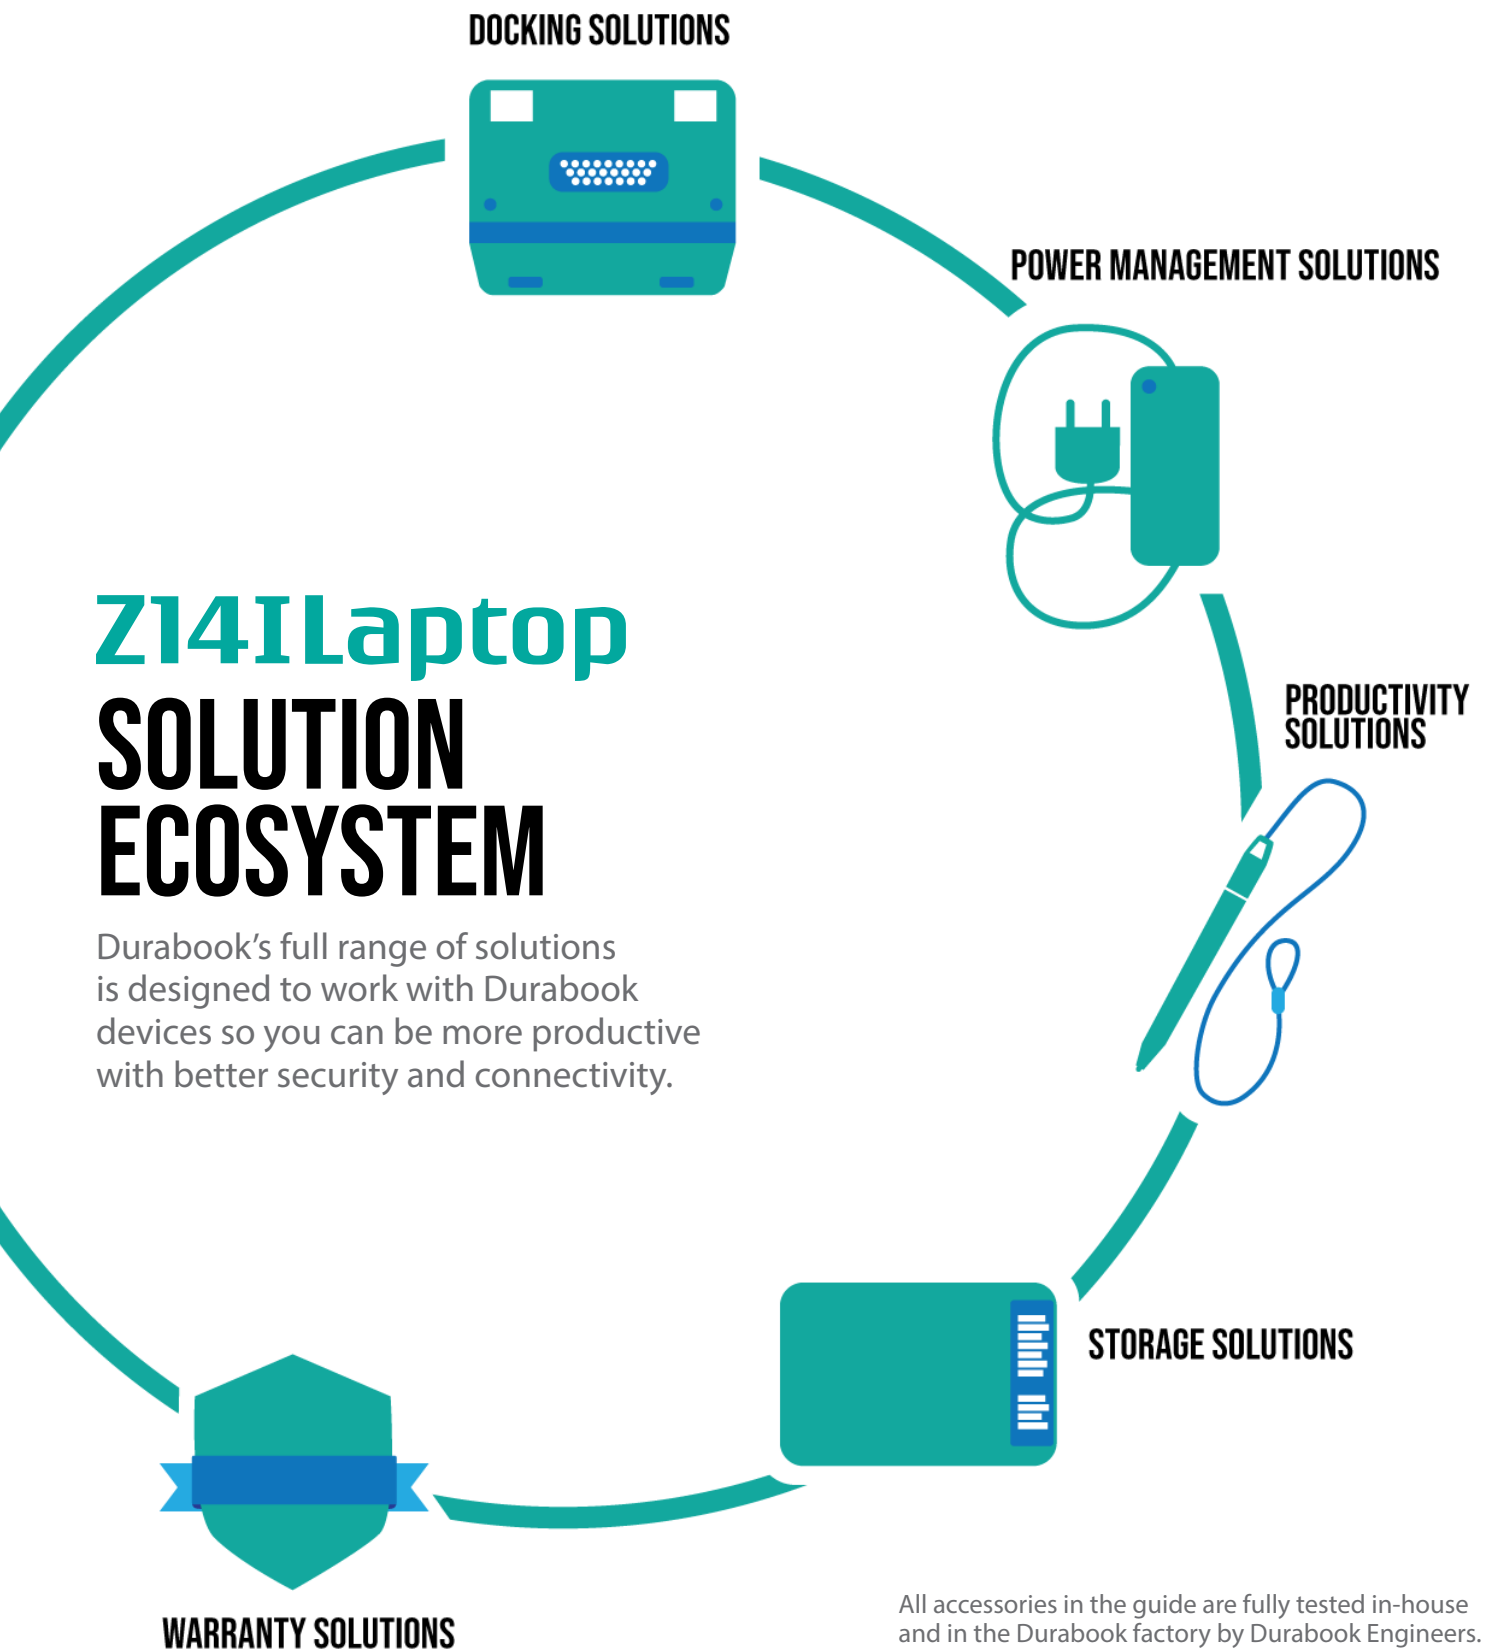

Z14I LAPTOP SOLUTION ECOSYSTEM