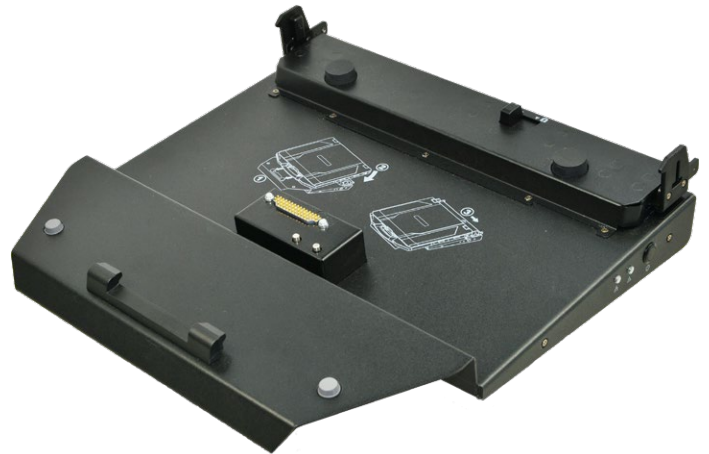

Z14I Laptop Solution Guide

Z14I Laptop

As Strong As It Gets. Boundless Customization.

Combined with the latest 11th Generation Intel® Core™ processor and Iris® Xe graphics capabilities, the Z14I rugged laptop can handle data intensive tasks at speed. It has been built to withstand even the harshest of environments. Its IP65 rating, protecting against dust and water ingress, MIL-STD 810H certification and resistance up to six feet drop make the Z14I more rugged than other comparable devices on the market. The device has also been tested for explosive atmosphere, solar radiation, salt fog, and fungus resistance, which goes beyond testing standards compared to other rugged devices in its class. The Z14I includes Durabook's proprietary DynaVue® technology and high-definition multi-touch screen, offering the highest contrast ratio, which helps to eliminate internal reflections that enhance viewing clarity even from different angles, and in bright sunshine or low light conditions.

PUBLIC SAFETY &
EMERGENCY SERVICE

OIL & GAS

INDUSTRIAL
MANUFACTURING

DOCKING SOLUTIONS

Office Dock with 120W AC Adapter

Ports:

- DC-in jack x 1
- 10/100/1000 Ethernet (RJ-45) x 1
- USB 3.0 (type A) x 2
- USB 2.0 (type A) x 2
- DP (DisplayPort) port x 1
- HDMI port (type A) x 1
- VGA port x 1
- Serial COM port (D-sub) x 1
- Audio out jack
- Microphone in jack

Size: 322 mm (W) x 321 mm (D) x 78 mm (H)

Weight: 2.88 kg

Part Number:

DDXZ4_

Vehicle Dock with Tri-RF Pass-through (PMT)

Ports:

- DC-in jack x 1
- 10/100/1000 Ethernet (RJ-45) x 1
- USB 3.0 (type A) x 2
- USB 2.0 (type A) x 2
- DP (DisplayPort) port x 1
- HDMI port (type A) x 1
- VGA port x 1
- Serial COM port (D-sub) x 1
- Audio out jack
- Microphone in jack
- GPS/WWAN/WLAN Pass-through