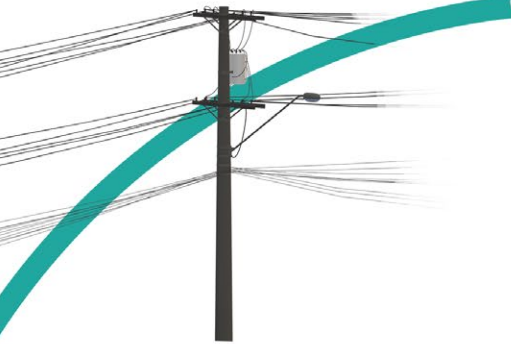

VERSATILE SOLUTIONS FOR THE MODERN WORKFORCE

UTILITY