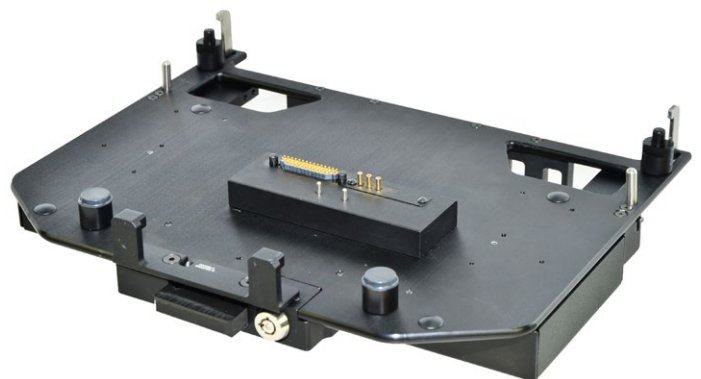

PUBLIC SAFETY &
EMERGENCY SERVICE

OIL & GAS

INDUSTRIAL
MANUFACTURING

DOCKING SOLUTIONS

Office Dock with 120W AC Adapter

Ports:

- DC-in jack x 1
- 10/100/1000 Ethernet (RJ-45) x 1
- USB 3.0 (type A) x 2
- USB 2.0 (type A) x 2
- DP (DisplayPort) port x 1
- HDMI port (type A) x 1
- VGA port x 1
- Serial COM port (D-sub) x 1
- Audio out jack
- Microphone in jack

Size: 322 mm (W) x 321 mm (D) x 78 mm (H)

Weight: 2.88 kg

Part Number:

DDXZ4_

Vehicle Dock with Tri-RF Pass-through (PMT)

Ports:

- DC-in jack x 1
- 10/100/1000 Ethernet (RJ-45) x 1
- USB 3.0 (type A) x 2
- USB 2.0 (type A) x 2
- DP (DisplayPort) port x 1
- HDMI port (type A) x 1
- VGA port x 1
- Serial COM port (D-sub) x 1
- Audio out jack
- Microphone in jack
- GPS/WWAN/WLAN Pass-through

Size: 379.2 mm (W) x 294.9 mm (D) x 145.5 mm (H)

Weight: 4.15kg

Part Number:

TVPZ4P

DOCKING SOLUTIONS

Vehicle Dock without Tri-RF Pass-through (PMT)

Ports:

- DC-in jack x 1
- 10/100/1000 Ethernet (RJ-45) x 1
- USB 3.0 (type A) x 2
- USB 2.0 (type A) x 2
- DP (DisplayPort) port x 1
- HDMI port (type A) x 1
- VGA port x 1
- Serial COM port (D-sub) x 1
- Audio out jack
- Microphone in jack