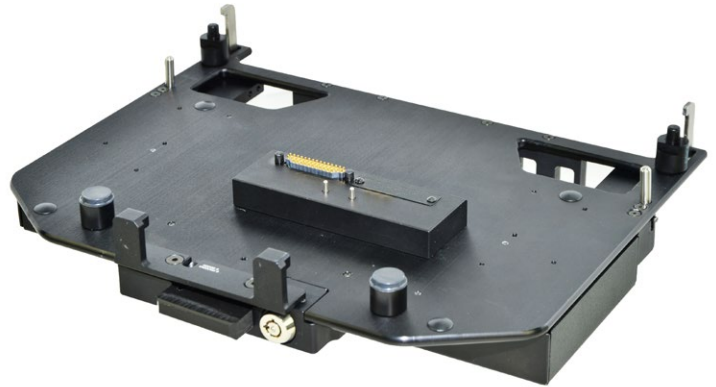

Size: 322 mm (W) x 321 mm (D) x 78 mm (H)

Weight: 2.88 kg

Part Number:

DDXZ4_

Vehicle Dock with Tri-RF Pass-through (PMT)

Ports:

- DC-in jack x 1
- 10/100/1000 Ethernet (RJ-45) x 1
- USB 3.0 (type A) x 2
- USB 2.0 (type A) x 2
- DP (DisplayPort) port x 1
- HDMI port (type A) x 1
- VGA port x 1
- Serial COM port (D-sub) x 1
- Audio out jack
- Microphone in jack
- GPS/WWAN/WLAN Pass-through

Size: 379.2 mm (W) x 294.9 mm (D) x 145.5 mm (H)

Weight: 4.15kg

Part Number:

TVPZ4P

DOCKING SOLUTIONS

Vehicle Dock without Tri-RF Pass-through (PMT)

Ports:

- DC-in jack x 1
- 10/100/1000 Ethernet (RJ-45) x 1
- USB 3.0 (type A) x 2
- USB 2.0 (type A) x 2
- DP (DisplayPort) port x 1
- HDMI port (type A) x 1
- VGA port x 1
- Serial COM port (D-sub) x 1
- Audio out jack
- Microphone in jack

Size: 379.2 mm (W) x 294.9 mm (D) x 145.5 mm (H)

Weight: 4.22kg

Part Number:

TVXZ4P

POWER MANAGEMENT SOLUTIONS

Spare Main Battery

Part Number:
DBMZ4X

Removable 2nd Battery for media bay