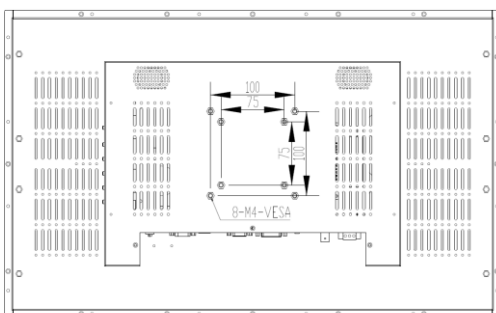

User Controls Interface:

Power ON / OFF via Front Button
Power Mode Status LED indicator
OSD (On Screen Display) Buttons

SAIS - Sacasa Industries & Systèmes
8 rue André Marie Ampère
28500 Vernouillet - France
09 70 440 600 - (+ 33) 970 440 600
<https://clavier-ecran-rackable.fr>
contact@sacasa.info