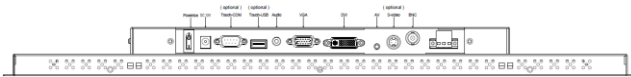

## Features

- 23.8 inch wide screen 1920 x 1080 Ultra high resolution
- Support FHD with 1080p resolution
- DVI-D, VGA, Audio input
- Rugged construction and modularized design
- Side osd control buttons to optimized display
- Build in 2x 2watts stereo speakers
- Panel (Flush) mount with clips
- Meet standard VESA hole, support desk stand / wall mount / Swing Arm mounting

### LCD Characteristics :

Screen Size	23.8 inch widescreen
Backlight Type	LED
Resolution	1920x1080
Contrast Ratio	1000:1
Brightness ( cd/m2 )	700
View Angles ( H/V )	178/178
Pixel Size ( HxV ) mm	0.2745x0.2745
Max. Color	16.7M
MTBF ( Hrs. )	50,000

### Power Specifications :

AC Power Input	External Power Adapter , 100-240V AC Input
Wide Range DC Power Input ( option )	Screw Type Terminal Block with internal wide Range DC 9-36V power module

### Mechanical and Environment:

Mounting	Panel ( Flush ) Mount with clips, VESA Mount
Construction	Heavy duty steel chassis
Operating Temperature	0 - 50 deg. C
Operating Humidity	5% - 95% ( non -condensing )
Anti-Vibration	5 - 500 Hz / 1 Grms PTP
Anti-Shock	15G / Peak ( 11 ms )
Physical Dimension ( WxHxD )	589 x 364x 45 ( mm )
Packing Dimension ( WxHxD )	710 x 510 x 200 ( mm )
Net Weight / Gross Weight	12 / 14.5 ( KGs )
Certification and Approvals	CE / FCC / RoHS