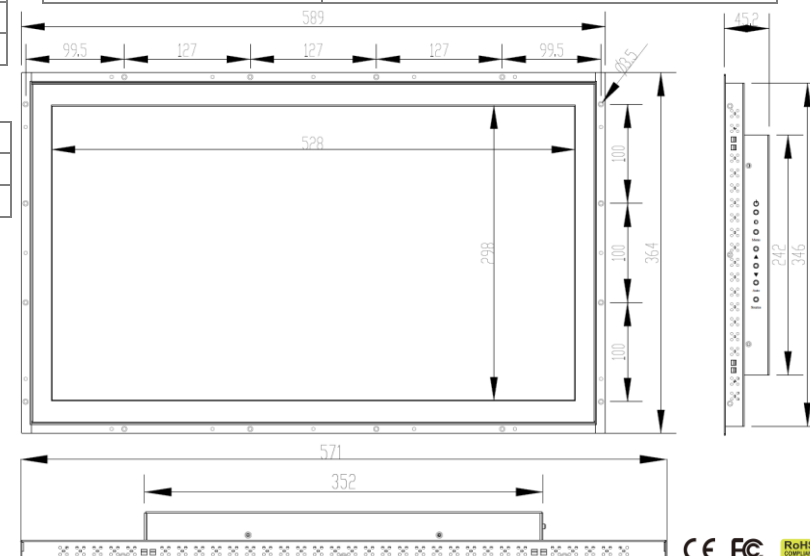

User Controls Interface:

Power ON / OFF via Front Button
Power Mode Status LED indicator
OSD (On Screen Display) Buttons

SAIS - Sacasa Industries & Systèmes
8 rue André Marie Ampère
28500 Vernouillet - France
09 70 440 600 - (+ 33) 970 440 600
<https://clavier-ecran-rackable.fr>
contact@sacasa.info