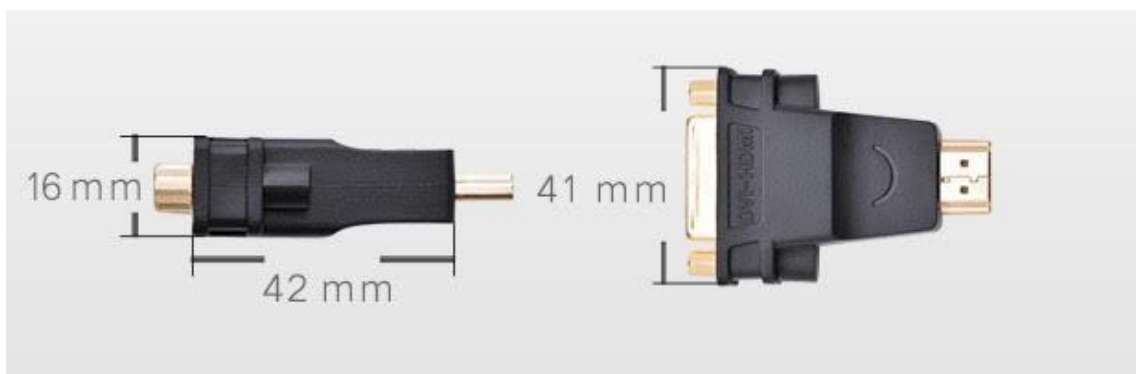

Features

- Support resolution 720P, 1080I, 1080P

Ordering Information

CHDMI-D	HDMI male to DVI(24+5) Female adapter
---------	---------------------------------------

SAIS - Sacasa Industries & Systèmes
8 rue André Marie Ampère
28500 Vernouillet - France
09 70 440 600 - (+ 33) 970 440 600
<https://clavier-ecran-rackable.fr>
contact@sacasa.info