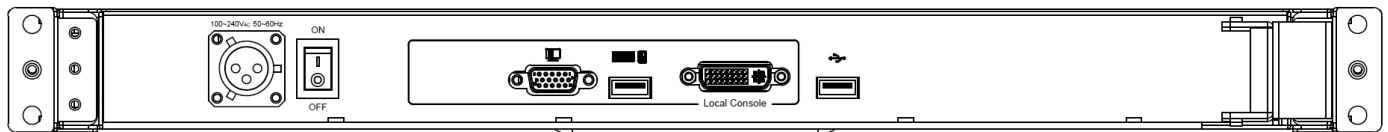

# Rugged Military Grade Multi input LCD Console Drawers

Optimize rack space. Maximize rack monitoring

(USB Port for device access)

## Features

- Meet MIL-STD-810F/G standard
- 1U 17" or 19" LCD Console Drawer, wide operation temperature support 1280 x 1024 resolution
- DVI & VGA Port
- Front 1x USB, Rear 1x USB 2.0 Type A, Sharing USB peripheral Device for computer (ex, flash disk, hard driver, KB/Mouse)
- Sealed 104-keys IP65 silicone keyboard and touchpad with backlight
- MIL connector for power input
- Support USB 2.0 Keyboard & Mouse
- Self-locking and auto release rails for ultra convenience

## Options

- DC 9~36V power input
- High brightness LCD panel, up to 1000 nits
- Front AR or EMC glass protect screen
- Touch screen

Rear of KVM-1701PD/1901PD-M8

Part No.	KVM-1701PD-M8	KVM-1901PD-M8
Direct no. of Computers	1	
LCD	Size	17"
	Backlight	LED
	Resolution	1280 x 1024
	Max.color	16.7M
	Luminance	350cd/m2
	View Angel (H/V)	170 / 160
	Contrast Ratio	1000 : 1
USB HUB	1x Front , 1xRear USB 2.0 Type A for Peripheral USB Device	
Touch Screen	Yes, for option	
KB/Mouse Emulation	USB	
Rack Depth	600mm to 1000mm ( rack cabinet front rails to rear rails )	
Power	100-240V AC 50/60Hz via 3 pins lock connector	
Environment (MIL-STD-810G)	Operation temp: -20 to 70°C	(MIL-STD-810, Method 501.5 & 502.5)
	Storage temp: -30 to 80°C	(MIL-STD-810, Method 501.5 & 502.5)
	Humidity: 5% - 95%, non-condensing	(MIL-STD-810, Method 507.5)
	Shock/Vibration: Procedure VI, 50G @ 11ms	(MIL-STD-810, Method 516.6)
	Altitude: 10,000 ft Operational, 30,000 ft Storage	(MIL-STD-810, Method 500.5)
Physical Dimensions / Net Weights	482x42x600mm (WxHxD) /13KG	
Packing Dimensions / Gross weights	720x160x860mm(WxHxD) /19KG	
<b>Accessories</b>		
1 x 1.8 Power Cord with lock connector, 1.8 meter DVI-D Cable, 1.8 meter VGA Cable , 1.8 meter USB Cable (each one)		