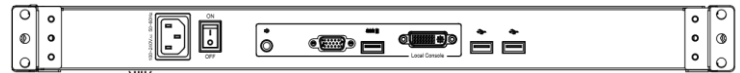

## DVI-D-USB & VGA-USB , Audio , Hub

### Features

- 1U 21.5 or 23.8 inch widescreen LCD Console Drawer
- Screen Pivot with DVI & VGA Port
- 1920 x 1080 Ultra high resolution
- Support FHD with 1080p resolution.
- Front 1xUSB, Rear 2xUSB 2.0 Type A, Sharing USB peripheral Device for computer (ex, flash disk, hard driver, KB/Mouse)
- 104-key keyboard with touch pad mouse.
- USB 2.0 Keyboard & Mouse
- Self-locking and auto release rails for ultra convenience.
- Build in 2x 2 watts speakers

### Options

- Composite Video input
- HDMI or Display Port input
- 3G / HD / SD –SDI Broadcast grade input
- 48V, 24V or 12V DC Power

Rear of KVM-2101/2401WPD-M5

Part No.	KVM-2101WPD-M5	KVM-2401WPD-M5	
Direct no. of Computers	1		
KVM Connectors	DVI-D, VGA, USB		
LCD	Size	21.5 inch FULL HD display	23.8 inch FULL HD display
	Backlight	LED	
	Resolution	1920*1080 ( support resolution up to 1920*1200 )	
	Max.color	16.7M	
	Luminance	250 cd/m2	
	View Angel (H/V)	178 / 178	
	Contrast Ratio	3000 : 1	
USB HUB	1x Front , 2x Rear USB 2.0 Type A for peripheral USB devices		
Touch Screen	YES , for option ( Driver needed )		
KB/Mouse Emulation	USB 2.0		
Audio	1 x 3.5 mm audio jack		
Rack Depth	600mm to 1200mm		
Power	100-240V AC 50/60Hz via IEC Type power cord		
Environment	Operation temp: 0 to 50°C Storage temp: -20 to 60°C Humidity: 10% - 90%, non-condensing Shock: 10G acceleration ( 11ms duration) Vibration: 17 to 500Hz 1G PTP		
Physical Dimensions / Net Weights	448x44x698.5mm / 19 KGs	448x44x698.5mm / 20 KGs	
Packing Dimensions / Gross weights	730x170x830mm / 24.5 KGs	730x170x830mm / 25.5 KGs	
<b>Accessories</b>			
1.8 meter IEC Type Power Cord , 1.8 meter DVI-D Cable, 1.8 meter VGA Cable , 1.8 meter USB Cable , 1.8 meter Audio Cable (one each)			