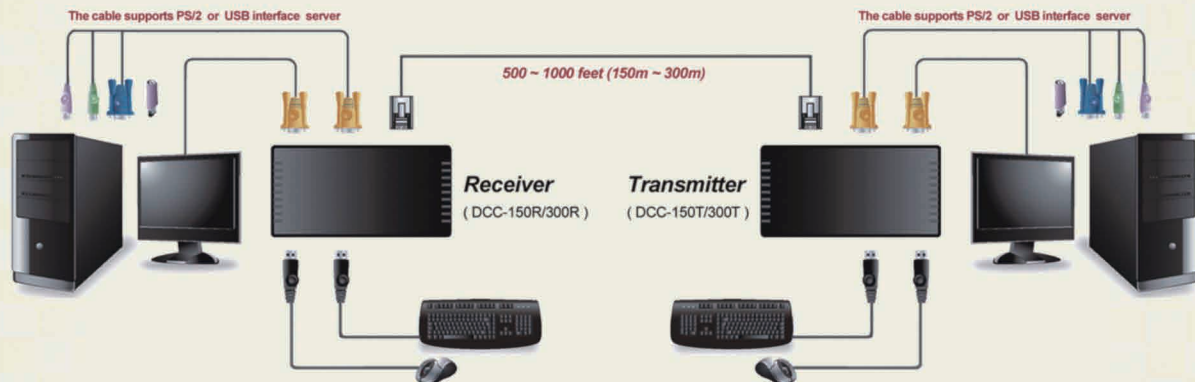

# CAT6 KVM Extender Transmitter & Receiver

150/300 meter ( 500/1000 feet )

USB  
Console

USB + PS/2  
Console

Extension  
150/300 meters

## Features ▼

- Remote console up to 150M / 300M ( 500 / 1000 feet ) away with superior auto-adjust RGB signal capability
- Dual user access at remote side, support USB/PS2 combo
- Switch computers by push button or hot key commands
- Audible feedback when switching
- LED indicators for computer status or data transmission
- Pure hardware solution makes network independent
- Plug-and-Play , no software required

**Transmitter**  
( DCC-150T/300T )

**Receiver**  
( DCC-150R/300R )

## Specification ▼

	Transmitter ( DCC-150T/300T )	Receiver ( DCC-150R/300R )
USB Connector	2 x USB for KB & Mouse	
DB-15 Connector	1 for VGA Monitor , 1 for VGA & Combo KB/ Mouse	
RJ-45 Connector	8P8C	
LEDs	2 ( Power / on line )	2 ( Local / Remote )
Port selection	N/A	Hot key / Push button
Security	User name and Password ( only for DCC-300T/R )	
OSD	Hotkey , Status ( only for DCC-300T/R )	
VGA Resolution ( Local Host )	1920 x 1440	
VGA Resolution ( Remote Host )	1280 x 1024 ( DCC-150T/R ) / 1024 x 768 ( DCC-300T/R )	
Housing	Metal	
Power	100~240VAC, 50/60HZ via AC/DC cord	
Operation Temperature	0 to 50°C	
Storage Temperature	-20 to 60°C	
Humidity	90%, non-condensing	
Certificated	CE / FCC	
Dimension		
Weight		