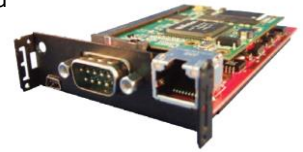

Combo CAT6 KVM Switch

Optimize rack space. Maximize rack monitoring

Rear of KCC-108E

Rear of KCC-116E

Rear of KCC-132E

CAT6 KVM Dongle-USB&VGA (DGU)

VGA changer

HDMI changer

DP changer

Optional Remote IP Access

- An expansion slot allows you to add an optional KVM over IP module to enable remote access to your servers.
- Gain BIOS level access to your servers for system maintenance, support or failure recovery via secure SSL authentication and encryption.

Features

- Capable of connecting 32, 16 or 8 servers in 1U.
- Support interface VGA-USB.
- Up to 40 meters between server to KVM switch.
- USB local console, optional remote IP console.
- Cascade up to 8 levels, support mixed CAT6 & DB15 Combo KVM switch.
- Mixed USB/SUN & MAC with multi-platform switch Capability.
- Auto scan for monitoring PCs, easy select via push button, Hot keys and OSD.
- Hot pluggable, no software or driver required.
- Easy and quick installation.