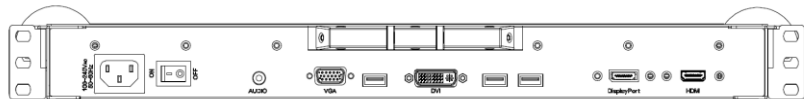

Large Screen Dual Rail LCD Console Drawers

DVI-D-USB & VGA-USB , Audio , Hub

Features

- 1U 23.8 inch widescreen LCD Console Drawer
- Screen Pivot with DVI & VGA Port
- Dual slide rails capable LCD screen and keyboard tray independent operate
- 1920 x 1080 Ultra high resolution
- Support FHD with 1080p resolution.
- Front 1xUSB, Rear 2xUSB 2.0 Type A, Sharing USB peripheral device for computer (ex, flash disk, hard driver, KB/Mouse)
- 104-key keyboard with touch pad mouse.
- USB 2.0 Keyboard & Mouse
- Build in 2x 2 watts speakers

Options

- HDMI or Display Port input
- 9~36VDC Power

Part No.	KVMD-2401WPD-M5	
Direct no. of Computers	1	
KVM Connectors	DVI-D, VGA, USB	
LCD	Size	23.8 inch FULL HD display
	Backlight	LED
	Resolution	1920*1080 (support resolution up to 1920*1200)
	Max.color	16.7M
	Luminance	250 cd/m2
	View Angel (H/V)	178 / 178
	Contrast Ratio	1000 : 1
USB HUB	1x Front , 2x Rear USB 2.0 Type A for peripheral USB devices	
KB/Mouse Emulation	USB 2.0	
Audio	1 x 3.5 mm audio jack	
Rack Depth	600mm to 950mm	
Power	100-240V AC 50/60Hz via IEC Type power cord	
Environment	Operation temp: 0 to 50°C	
	Storage temp: -20 to 60°C	
	Humidity: 10% - 90%, non-condensing	
	Shock: 10G acceleration (11ms duration) Vibration: 17 to 500Hz 1G PTP	
Physical Dimensions / Net Weights	448x44x635mm / 20 KGs	
Packing Dimensions / Gross weights	620x230x920mm / 26 KGs	

Accessories

1.8 meter IEC Type Power Cord , 1.8 meter DVI-D Cable, 1.8 meter VGA Cable , 1.8 meter USB Cable , 1.8 meter Audio Cable (one each)