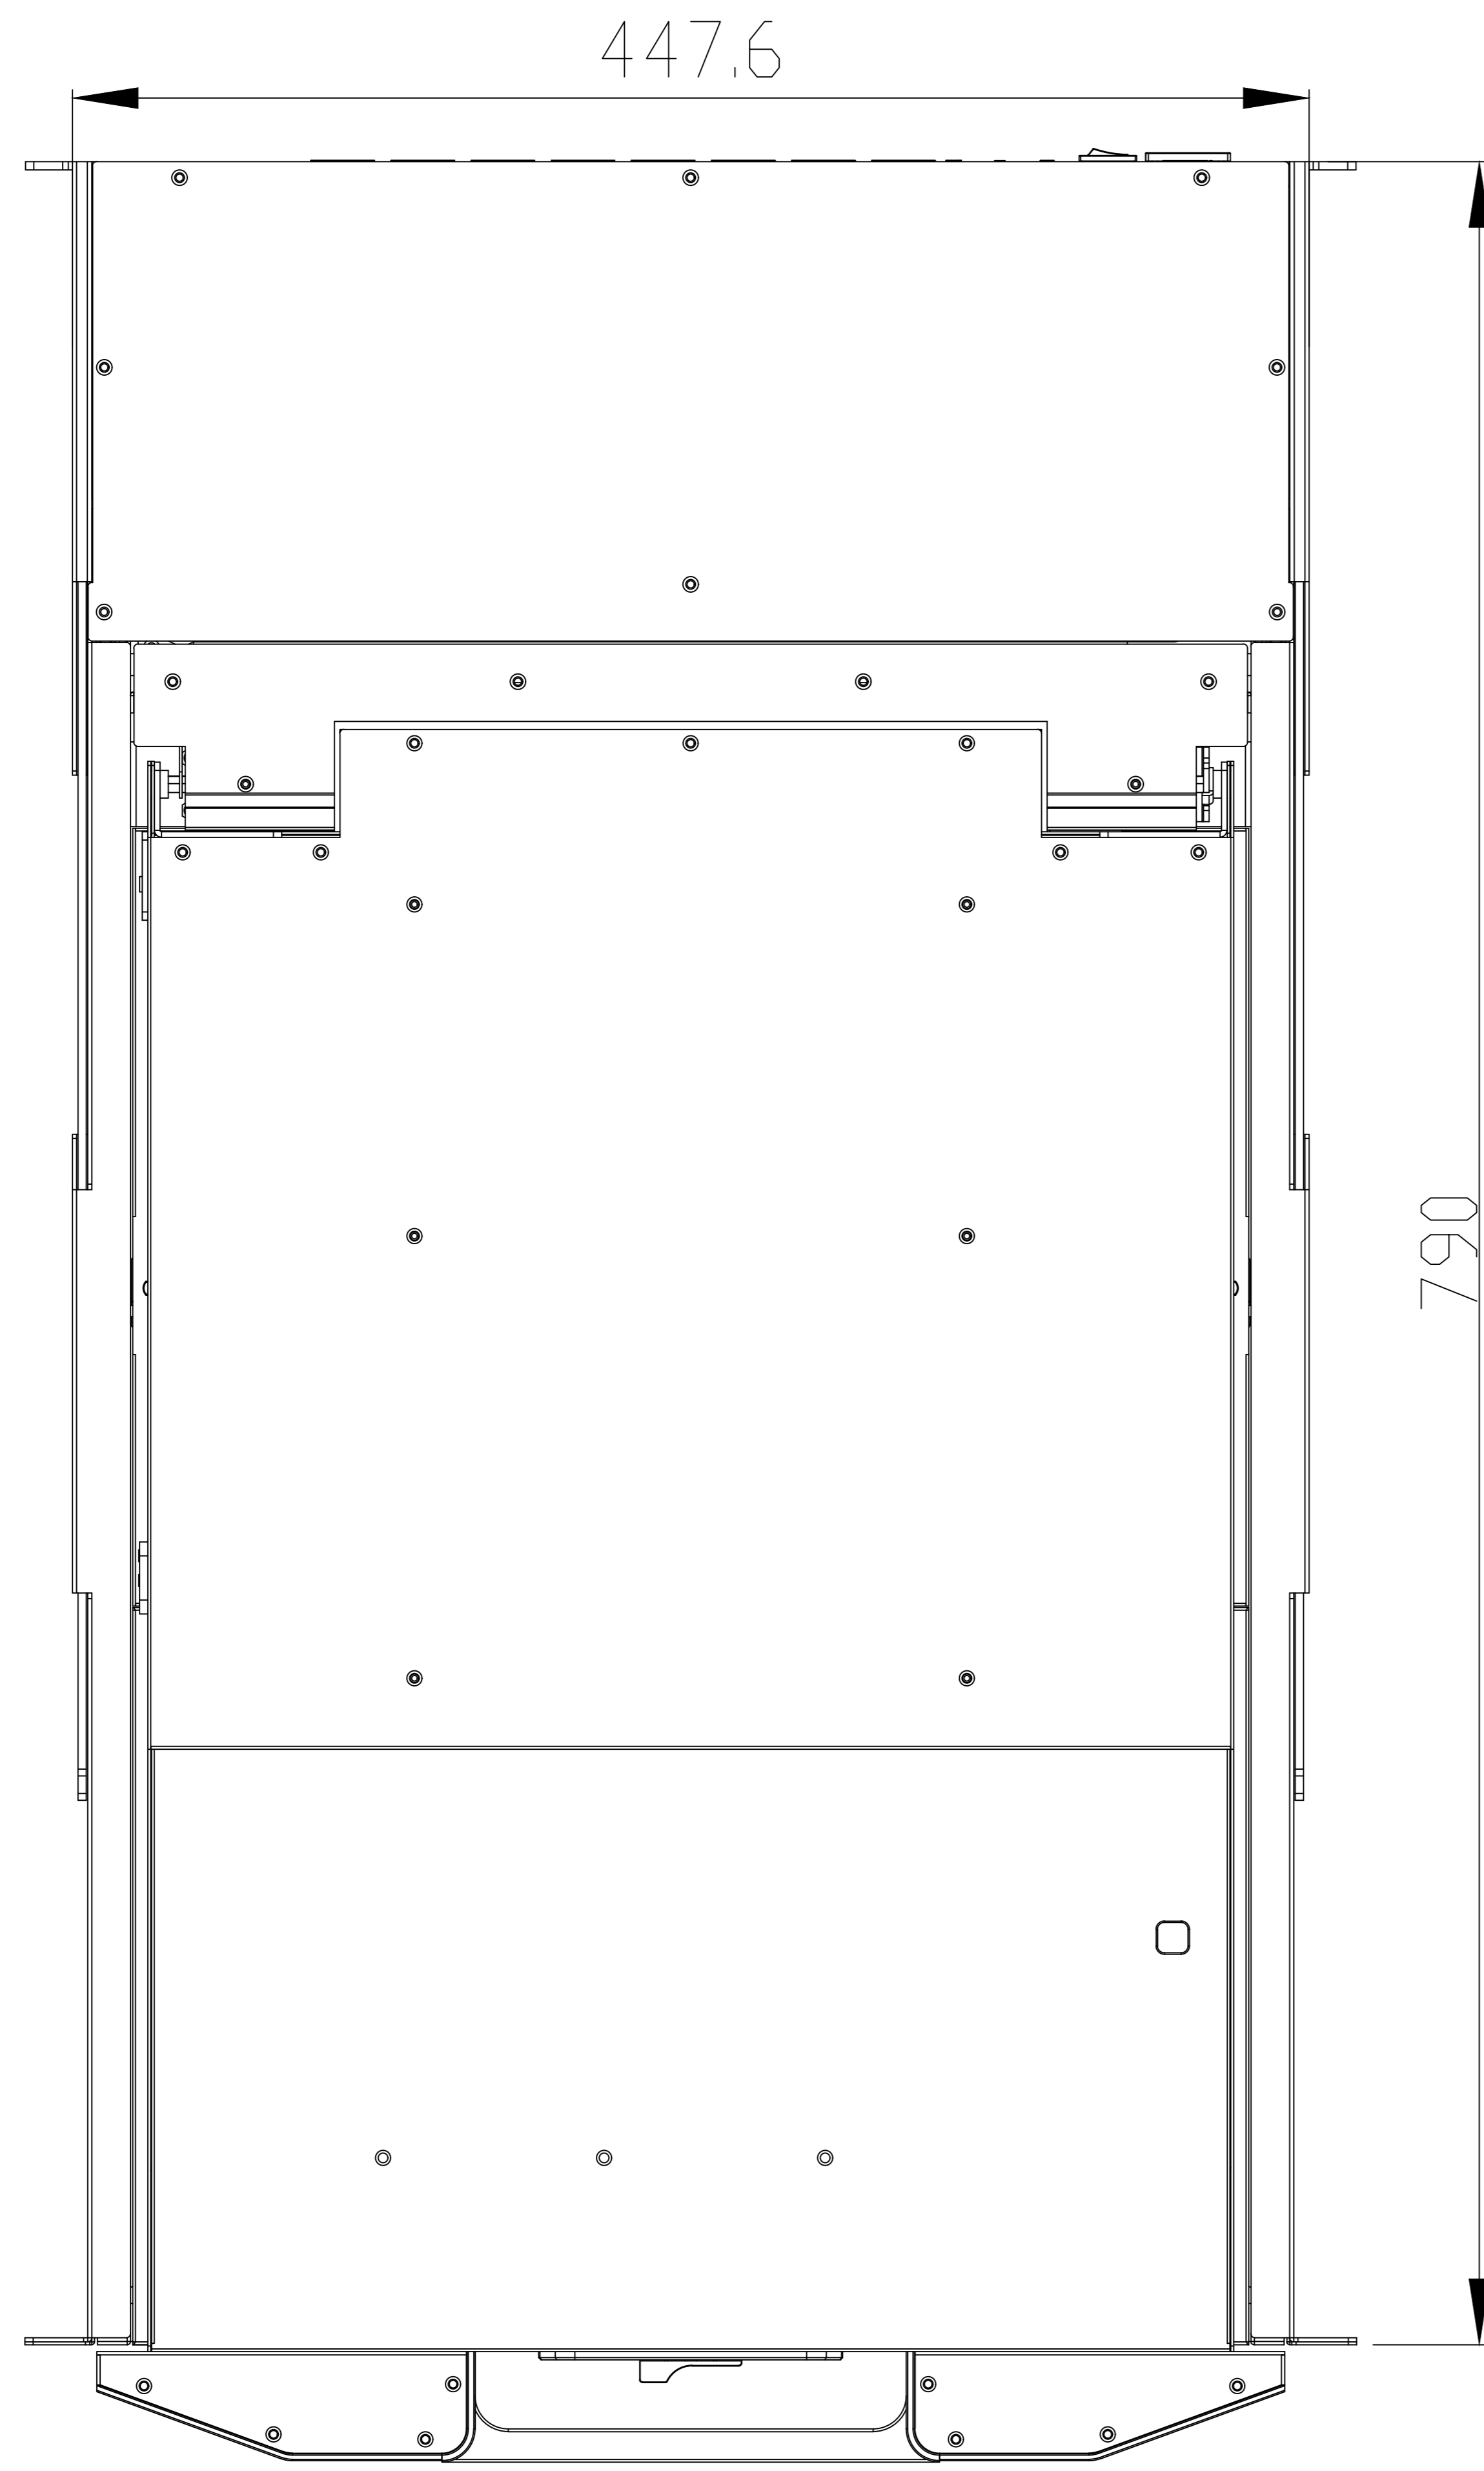

1 2 3 4 5 6 7 8

A

B

C

D

E

F

A

B

C

D

E

F

TOL	< 30	: ±0.1	UNIT : mm	FINISHING		PART NO.	***	Ver.	A0		
	30 < 120	: ±0.15		3RD ANGLE'S	MATERIAL	SGCC	MOLD NO.	KVM-2408WHD-M5	Q'ty	1	
	120 < 315	: ±0.2		APPROVED		TITLE					
	315 <	: ±0.3		CHECKED		KVM-2408WHD-M5-8hdmi					
	ANGLE TOL	: ±0.5°		DESIGNED	LCH	2020-7-22	DRAWING NO.				
				DRAWN			SIZE	A3	SCALE	0.2	SHEET: 1 OF 1

1 2 3 4 5 6 7 8