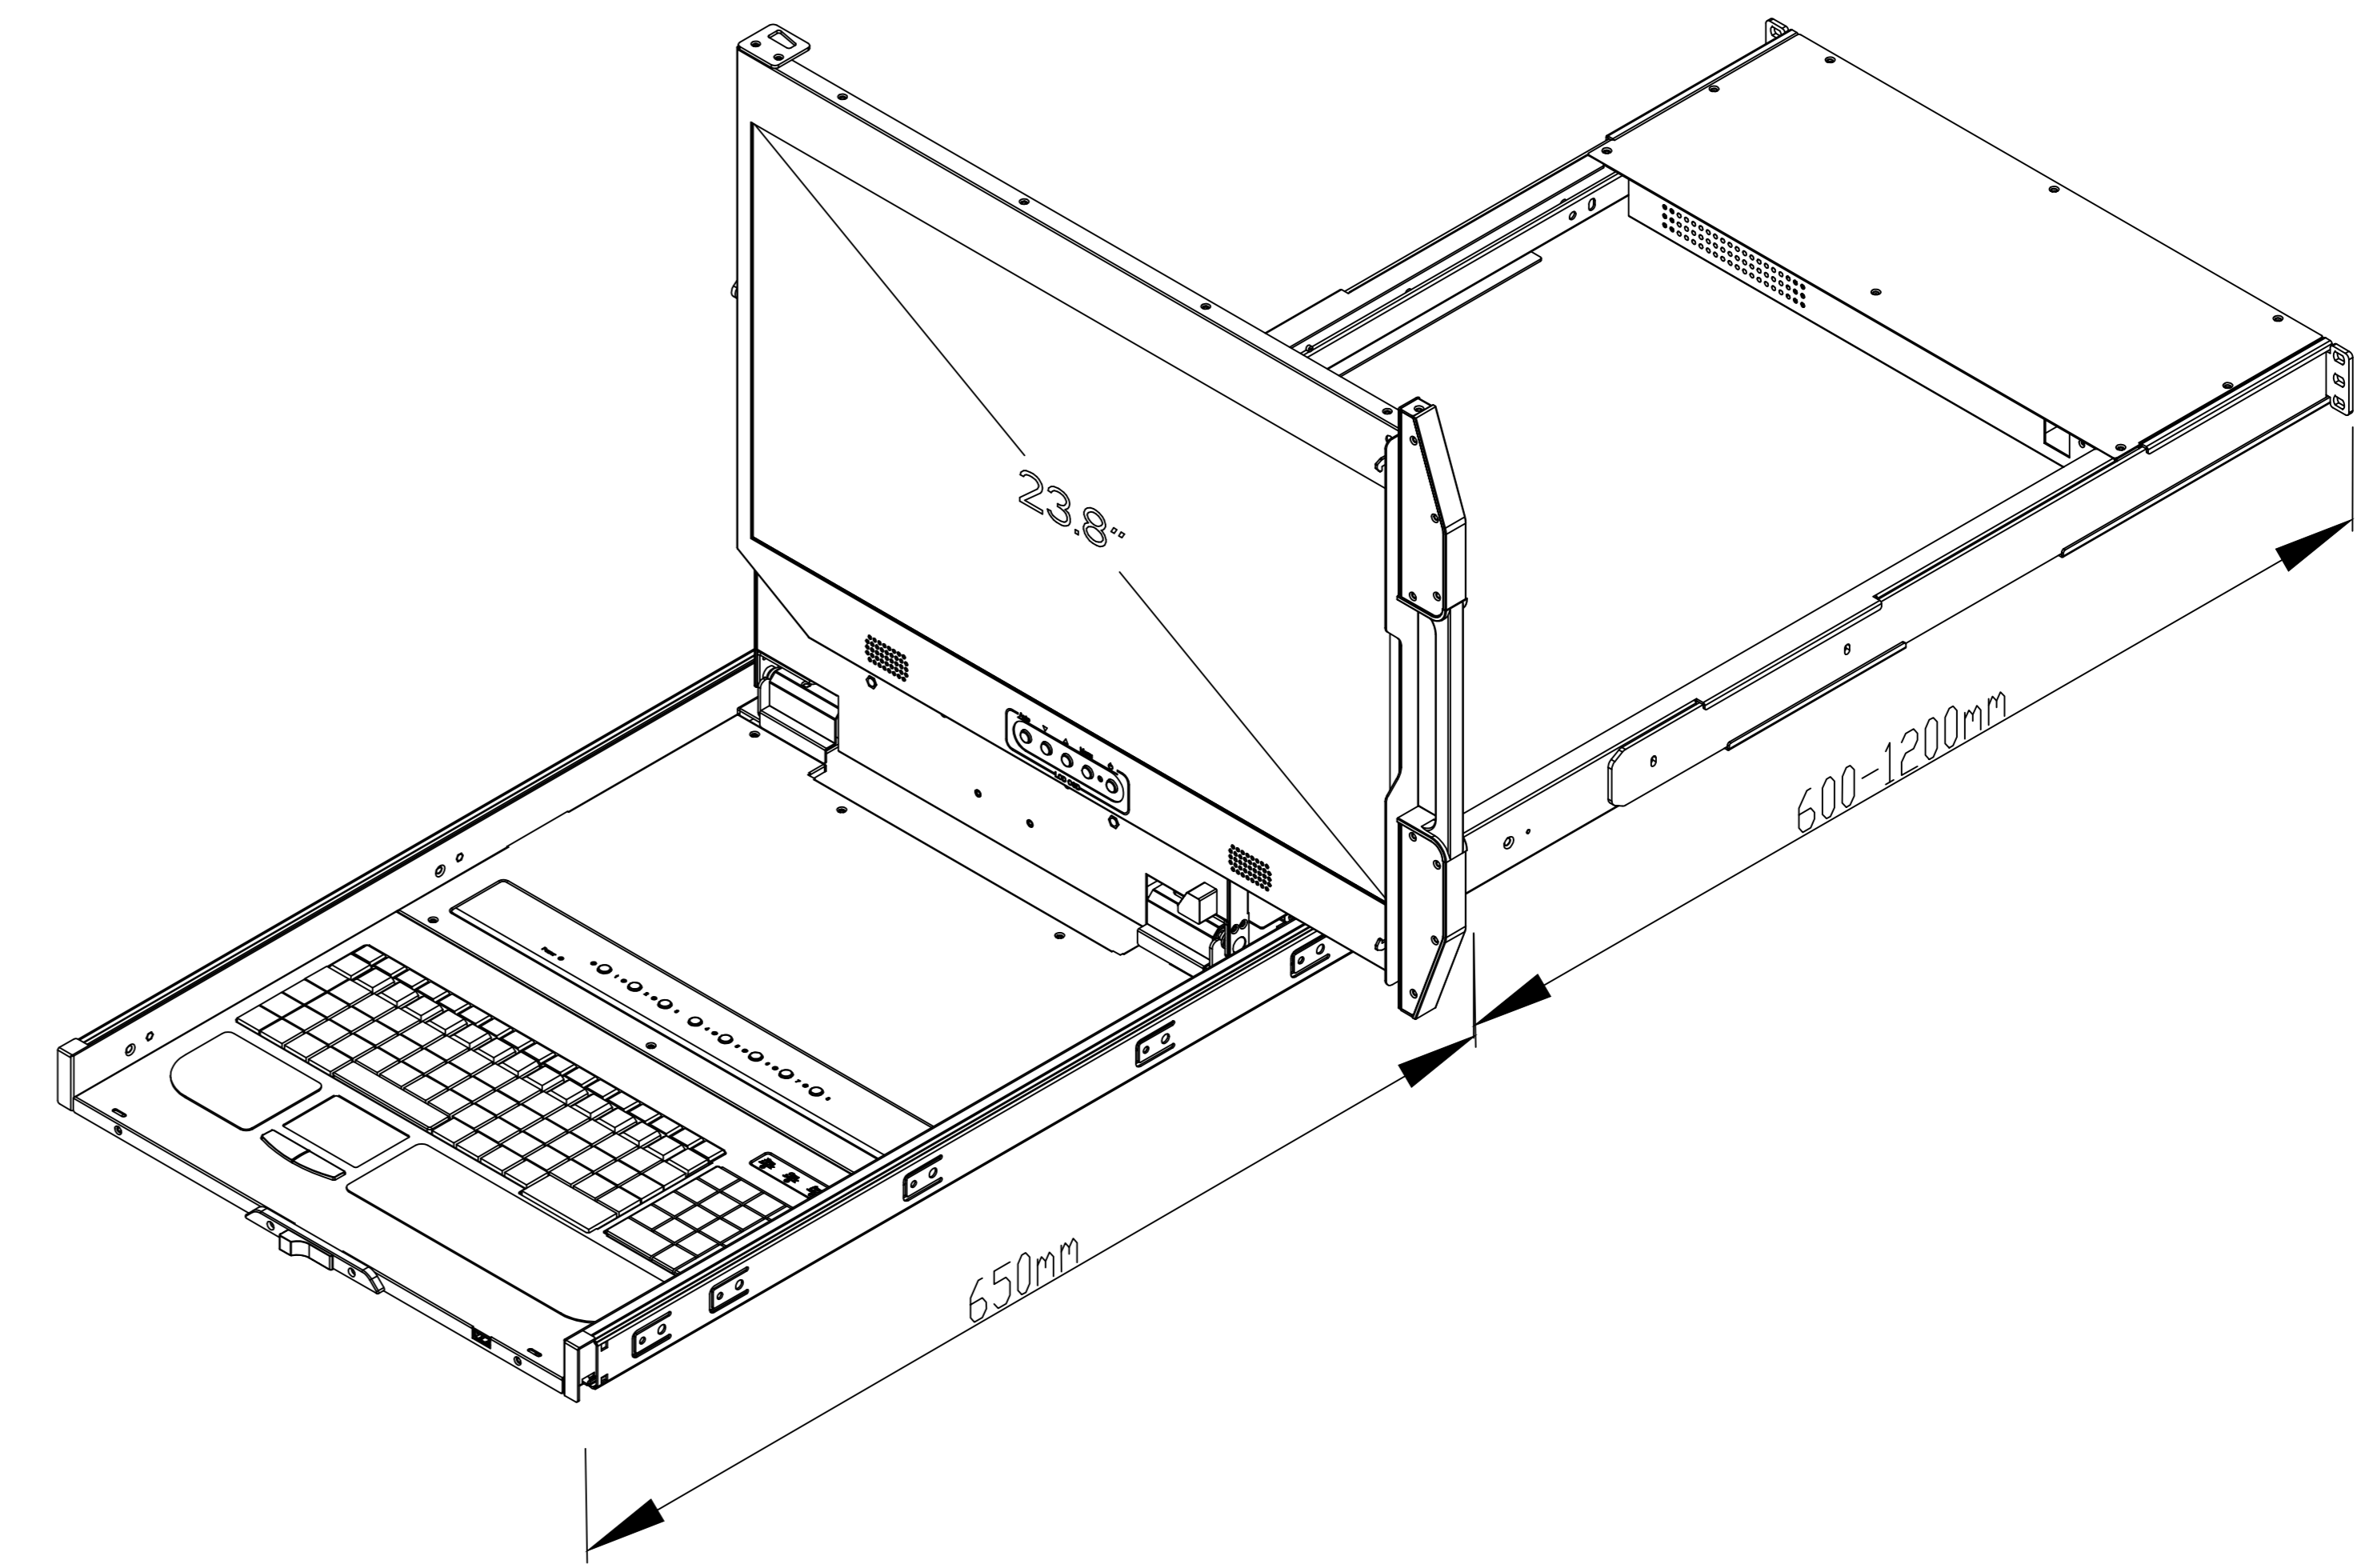

B

C

D

E

F

TOL	< 30	: ±0.1	UNIT : mm	FINISHING		PART NO.	***	Ver.	A0		
	30 < 120	: ±0.15		3RD ANGLE'S	MATERIAL	SGCC	MOLD NO.	KVM-2408WHD-M5	Q'ty	1	
	120 < 315	: ±0.2		APPROVED		TITLE					
	315 <	: ±0.3		CHECKED		KVM-2408WHD-M5-8hdmi					
	ANGLE TOL	: ±0.5°		DESIGNED	LCH	2020-7-22	DRAWING NO.				
				DRAWN			SIZE	A3	SCALE	0.2	SHEET: 1 OF 1