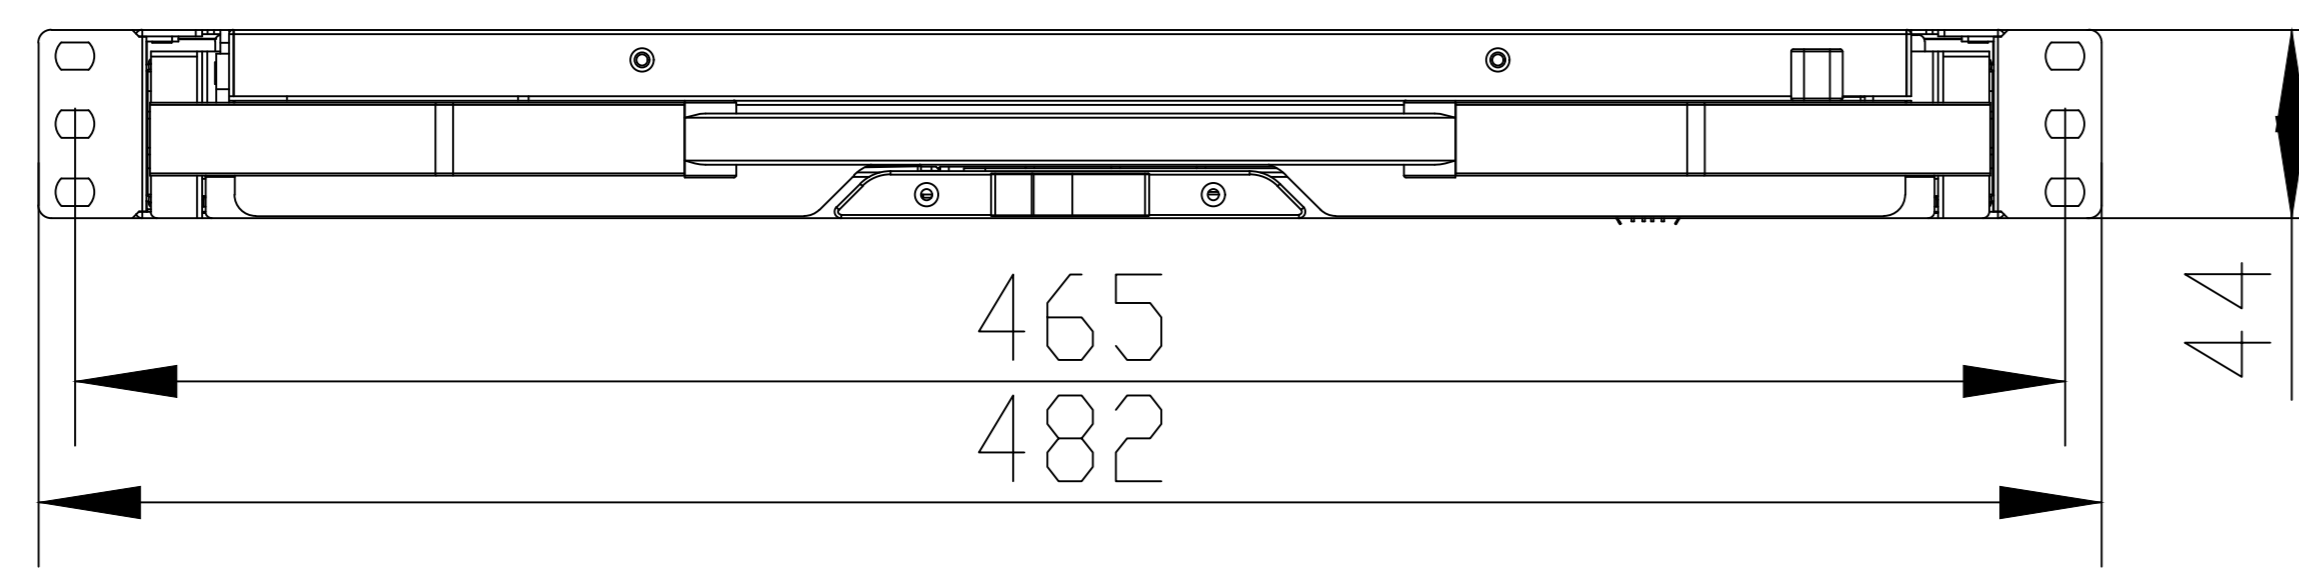

B

C

D

E

F

TOL	< 30	: ±0.1	UNIT : mm	FINISHING		PART NO.	***	Ver.	A0		
	30 < 120	: ±0.15		3RD ANGLE'S	MATERIAL	SGCC	MOLD NO.	KVM-2408WHD-M5	Q'ty	1	
	120 < 315	: ±0.2		APPROVED		TITLE					
	315 <	: ±0.3		CHECKED		KVM-2408WHD-M5-8hdmi					
	ANGLE TOL	: ±0.5°		DESIGNED	LCH	2020-7-22	DRAWING NO.				
				DRAWN			SIZE	A3	SCALE	0.2	SHEET: 1 OF 1