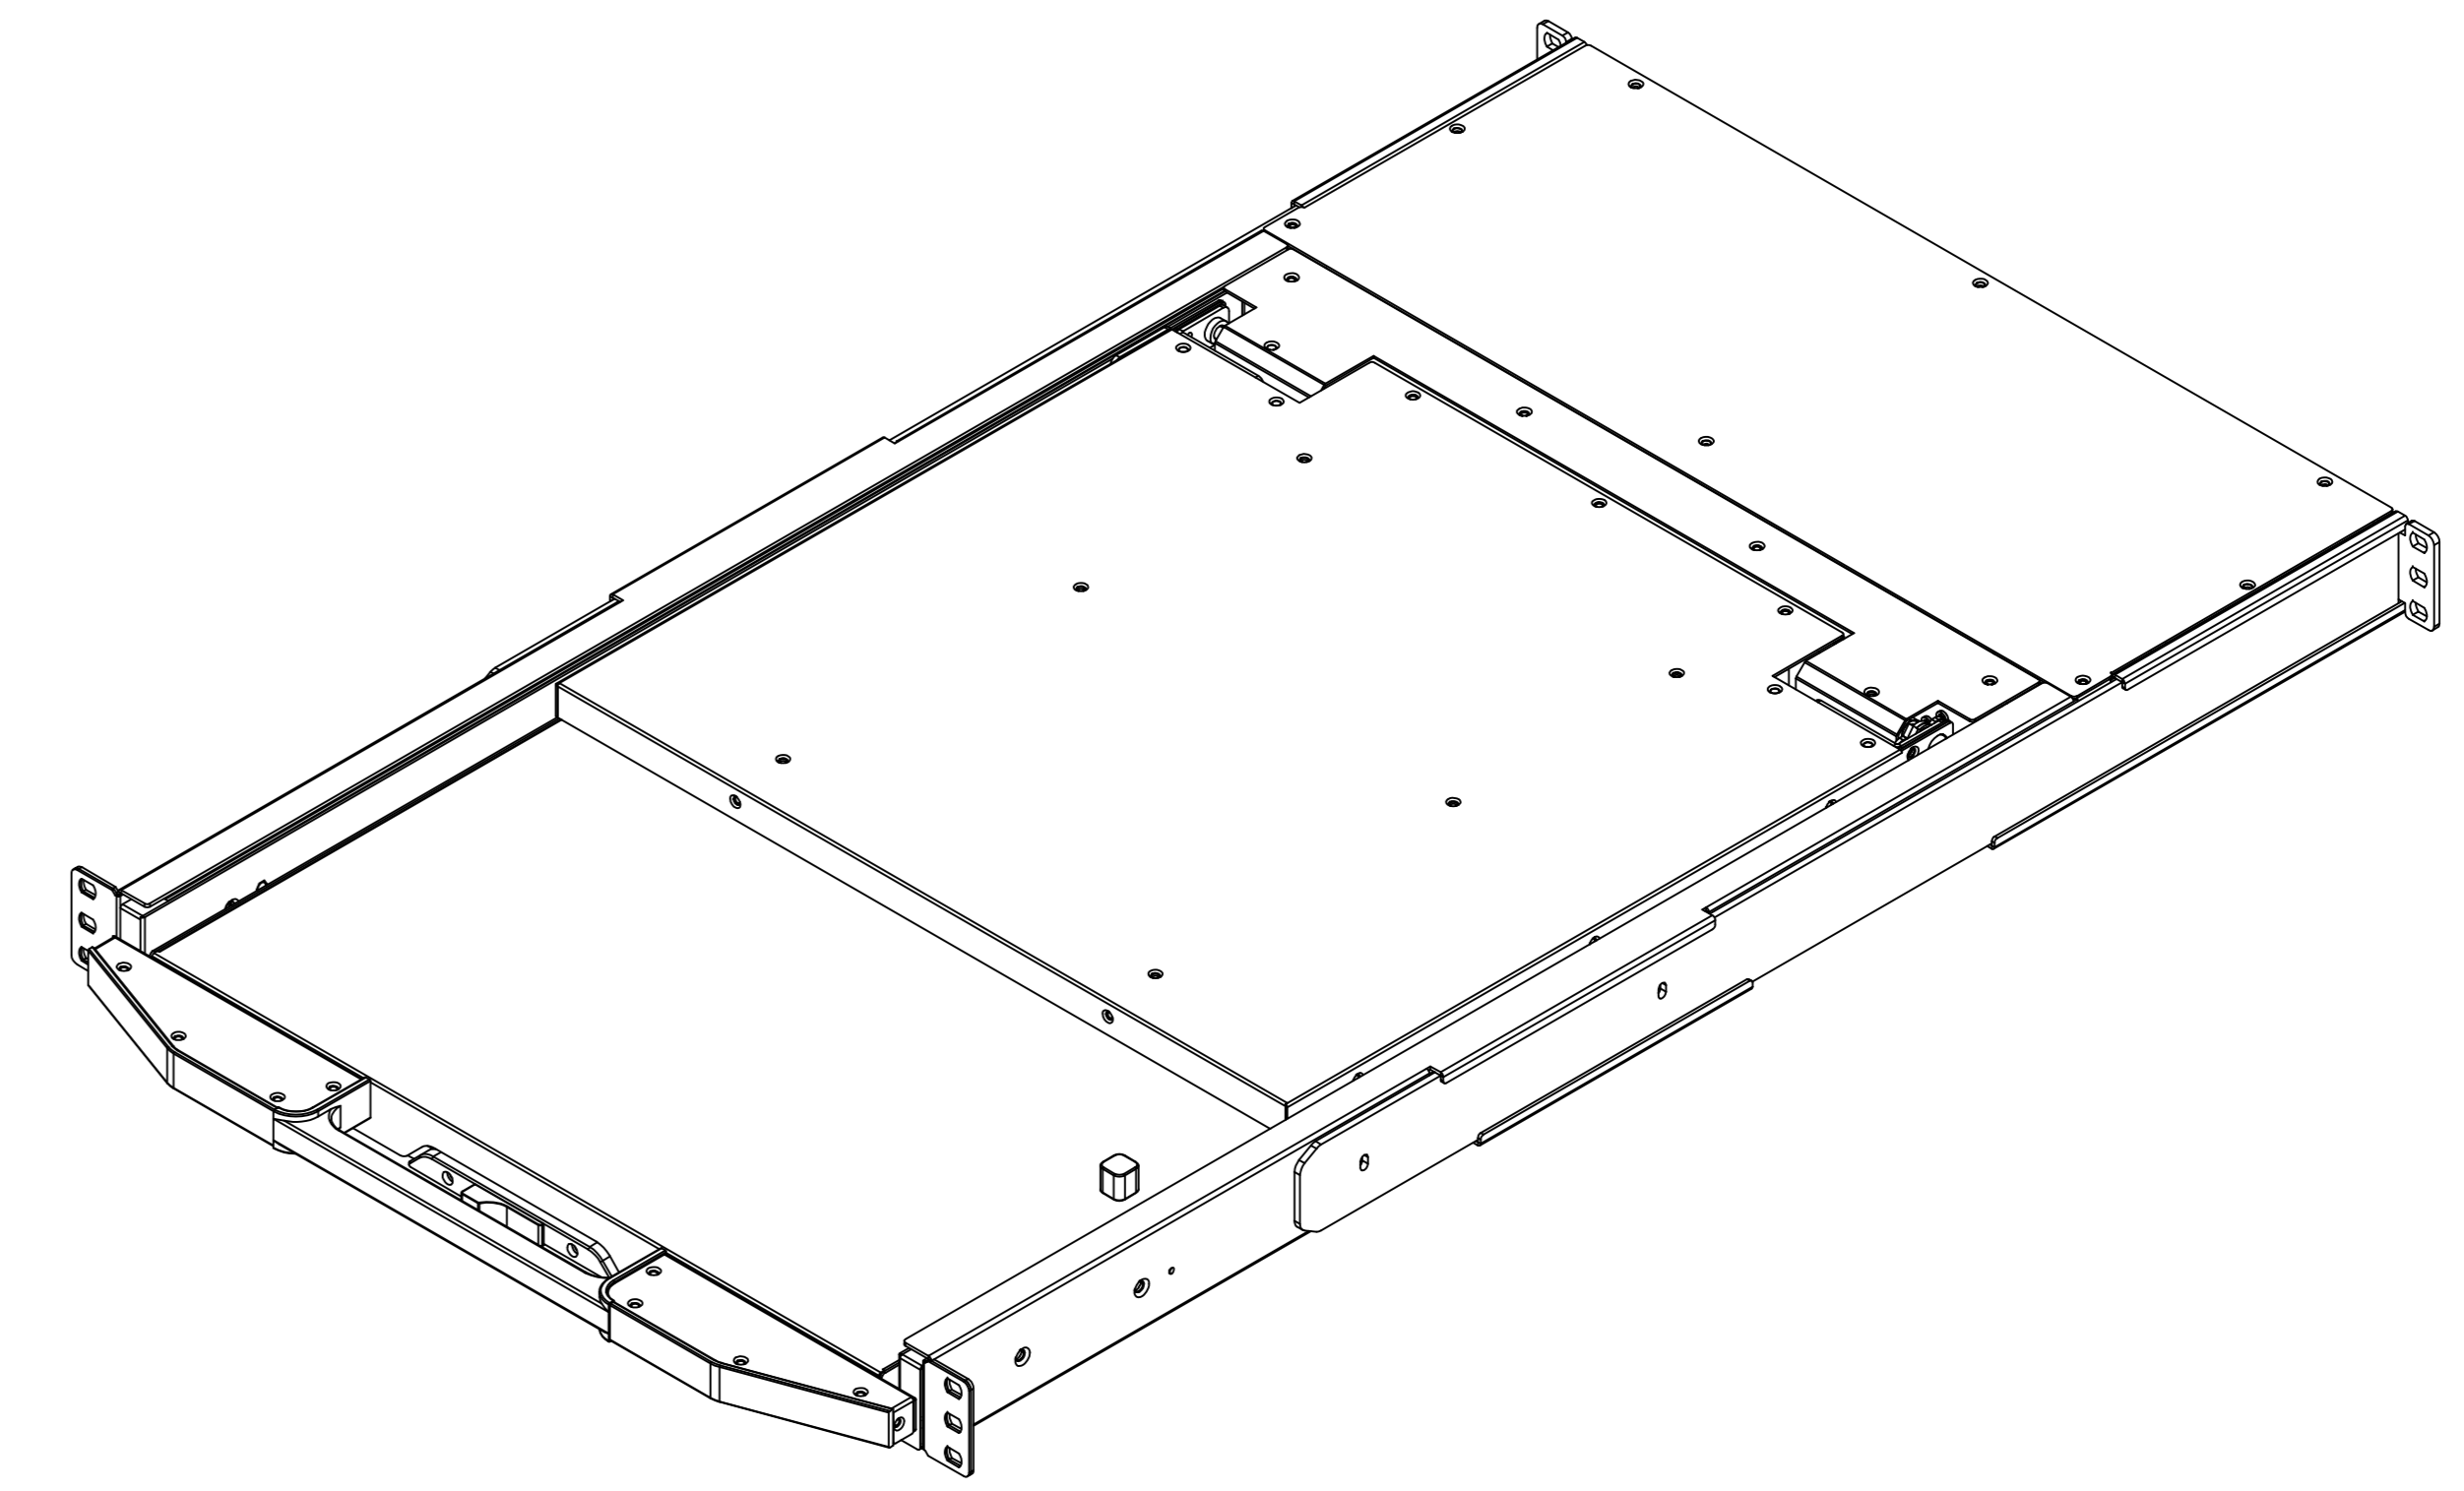

B

C

D

E

F

TOL	< 30	: ±0.1	UNIT : mm	FINISHING		PART NO.	***	Ver.	A0		
	30 < 120	: ±0.15		3RD ANGLE'S	MATERIAL	SGCC	MOLD NO.	KVM-2408WHD-M5	Q'ty	1	
	120 < 315	: ±0.2		APPROVED		TITLE					
	315 <	: ±0.3		CHECKED		KVM-2408WHD-M5-8hdmi					
	ANGLE TOL	: ±0.5°		DESIGNED	LCH	2020-7-22	DRAWING NO.				
				DRAWN			SIZE	A3	SCALE	0.2	SHEET: 1 OF 1