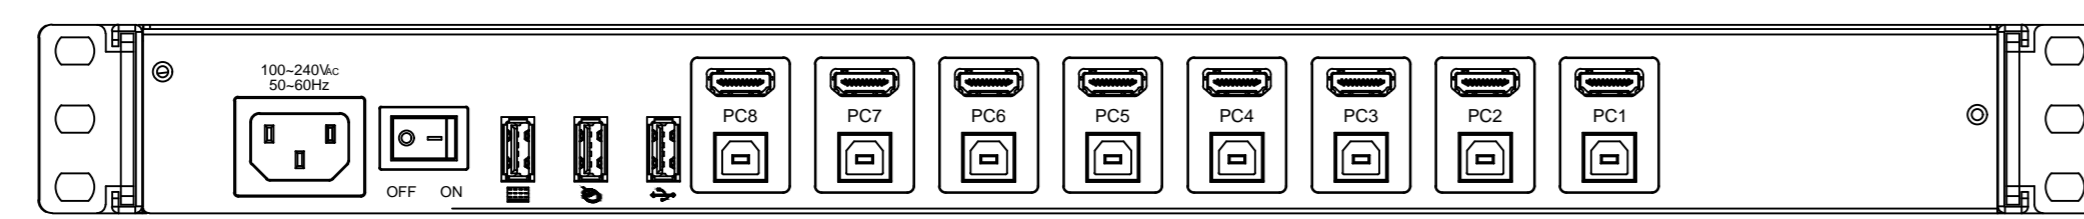

B

C

D

E

F

TOL	< 30	: ±0.1	UNIT : mm	FINISHING		PART NO.	***	Ver.	A0		
	30 < 120	: ±0.15		3RD ANGLE'S	MATERIAL	SGCC	MOLD NO.	KVM-2408WHD-M5	Q'ty	1	
	120 < 315	: ±0.2		APPROVED		TITLE					
	315 <	: ±0.3		CHECKED		KVM-2408WHD-M5-8hdmi					
	ANGLE TOL	: ±0.5°		DESIGNED	LCH	2020-7-22	DRAWING NO.				
				DRAWN			SIZE	A3	SCALE	0.2	SHEET: 1 OF 1